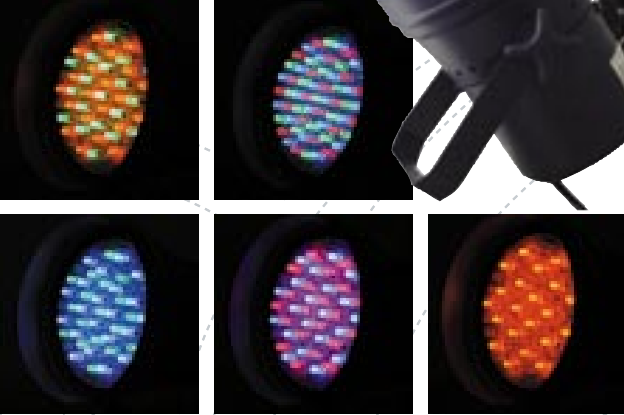

DMX Pinspot

IL-04352

Pinspot Effects

Compact pinspot fixture for mirror ball and table lighting. Complete with RGB LED's for simple, effective pin-spotting. Control colour remotely via DMX.

Stand alone operation via dip switch setting.