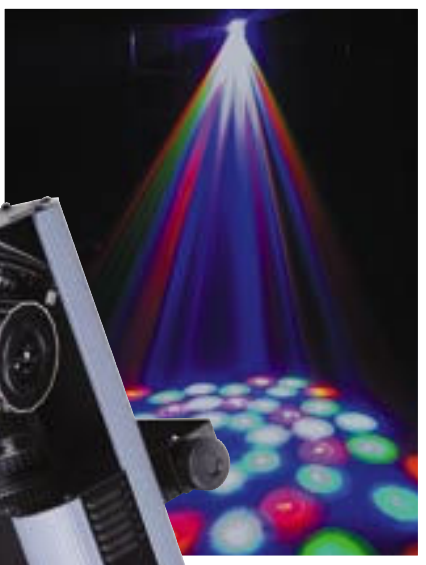

LED Dynarock

ILED-635B

NEW
PRODUCT

Featuring innovative LED technology, the LED Dynamo delivers ultra smooth dynamic movements and powerful outputs.

- DMX 4 Channels with sharp red, green, blue and white beams
- Automatically switch to Master/Slave mode when DMX signal is turned off
- Built in lighting shows under Master/Slave mode triggered by music
- 3 operating modes: DMX, Master/Slave, and Sound Activation
- Optional CA-8 easy controller for instant lighting shows at your fingertips
- Long LED lifespan (100 000hrs)
- Low heat, low power consumption, no duty cycle
- Compact housing
- Perfect for discos, clubs, pubs, parties and mobile DJ's