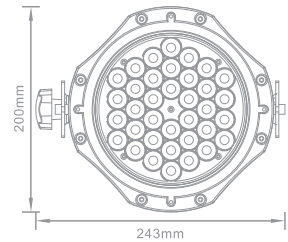

# WhiteLED 36 Outdoor 15°

Output over **1650lm**  
**4800 lux at 2m** ^

LIDO/SDO is a compact and rugged LED based lighting fixture. With color temperature control, high CRI and high output LEDs, this fixture performs as an all-round, versatile tool. LIDO/SDO performs with an output of over 1600lm which makes it ideal for use in small-to-medium sized studios or stages.

## Specifications

IL-43658

Item	Specification	Details
Output	Lumens <sup>□</sup>	1650+
	Lux @ 2m ^	4800+
	Efficacy	31.94lm/W
	Max. Distance	25m
Light Source	LED Qty.	18 x Cool white, 18 x Warm white
	Drive current	350mA
Electrical	Input Voltage	100~240 VAC
	Power consumption	50W max. at full output
Control	On-board	Static color
	Control Protocol	DMX512
	Control Personality	CW, CW+D, STU1, STU2
Optical system	Dimmer	0-100%
	Strobe	0-20Hz
	Beam angle	15° (30°, 50° optional)
Physical	Dimensions	235x165x300mm
	Weight	4Kg
	Housing	Die-casting aluminum, powder-coated finish
	Color	Black/ Silver
	Fixture connection	Data in/out, Power in/out
	Cooling	Convection
Certification and Safety	Accessories #	Barn doors / top hat
	Certification	CE, ETL
	Environment	Dry/ Damp/ Wet Location IP67 (with LED display cover installed)
	Operation Temperature	-40°C ~50°C (operating) -20°C ~50°C (operating)

- Lumen measurements conforms to IES LM -79 -08
- ^ Measurement taken using standard optic
- # Accessories are sold separately

YG-LED304WW ARC-PAINT

15°

	2m	4m	6m	8m	10m	
LUX	3128	847	388	226.8	149.4	COOL WHITE
LUX	1781	466	216	128	87	WARM WHITE
LUX	4951	1320	602	350.7	236.7	CW+WW