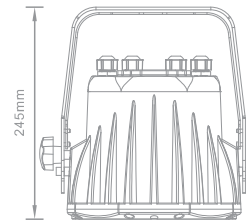

# WhiteLED 36 Outdoor 15°

Output over **1650lm**  
**4800 lux at 2m** ^

LIDO/SDO is a compact and rugged LED based lighting fixture. With color temperature control, high CRI and high output LEDs, this fixture performs as an all-round, versatile tool. LIDO/SDO performs with an output of over 1600lm which makes it ideal for use in small-to-medium sized studios or stages.

## Specifications

IL-43658

Item	Specification	Details
Output	Lumens <sup>□</sup>	1650+
	Lux @ 2m ^	4800+
	Efficacy	31.94lm/W
	Max. Distance	25m
Light Source	LED Qty.	18 x Cool white, 18 x Warm white
	Drive current	350mA
Electrical	Input Voltage	100~240 VAC
	Power consumption	50W max. at full output
Control	On-board	Static color
	Control Protocol	DMX512
	Control Personality	CW, CW+D, STU1, STU2
Optical system	Dimmer	0-100%
	Strobe	0-20Hz
	Beam angle	15° (30°, 50° optional)
Physical	Dimensions	235x165x300mm
	Weight	4Kg
	Housing	Die-casting aluminum, powder-coated finish
	Color	Black/ Silver
	Fixture connection	Data in/out, Power in/out
	Cooling	Convection
Certification and Safety	Accessories #	Barn doors / top hat
	Certification	CE, ETL
	Environment	Dry/ Damp/ Wet Location IP67 (with LED display cover installed)
	Operation Temperature	-40°C ~50°C (operating) -20°C ~50°C (operating)

- Lumen measurements conforms to IES LM -79 -08
- ^ Measurement taken using standard optic
- # Accessories are sold separately

YG-LED304WW ARC-PAINT

15°

	2m	4m	6m	8m	10m	
LUX	3128	847	388	226.8	149.4	COOL WHITE
LUX	1781	466	216	128	87	WARM WHITE
LUX	4951	1320	602	350.7	236.7	CW+WW