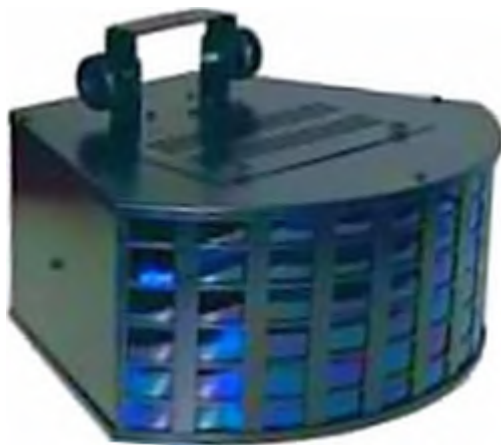

Specification:
Power Supply: 240V~50Hz
Bulb: J Type S 800W
120V/230V
Size: 329x374x230 mm
Weight: 6.5kg

BlueSea
IMH-340D-EME

**NEW
PRODUCT**

The BlueSea is a 2 Channel intelligent effect light with a total of 60 lenses.

Features

- 60 lenses (30 light blue, 30 deep blue)
- 2 channels (rotate & speed) controlled by DMX
- Automatic switching to stand-alone mode when DMX signal is off
- Master/Slave linkage in sound activation, performing great pre-programmed light shows
- Easy controller CA-8 in Master/Slave mode with 2 different functions
- Easy lamp access, fan cooled

Perfect for restaurants, hotels, clubs, pubs, parties, and mobile DJs

Dimensions: 329 x 374 x 230mm
Weight: 6.5Kgs

Replacement Lamp/s
Suits: J type S 800W