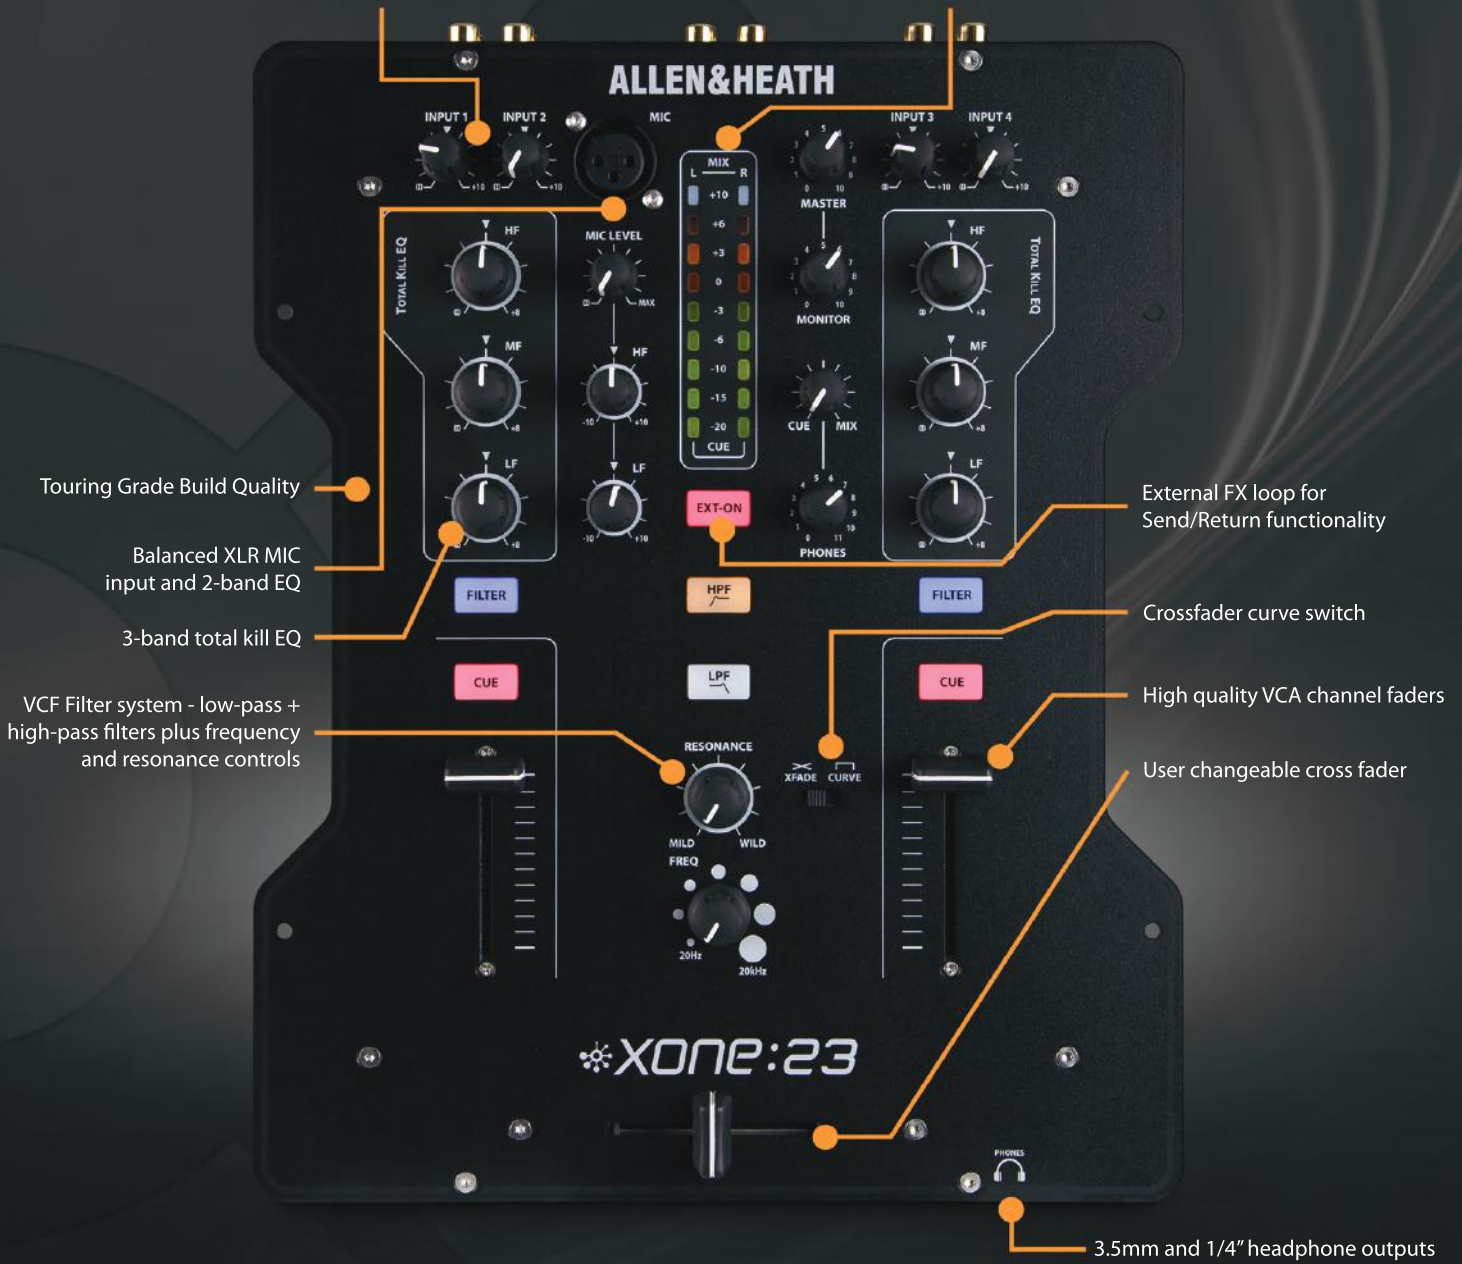

Seamlessly integrate your favourite external FX unit into your setup with send and return connections plus FX loop switching.

Both channels feature 3 band EQ Isolator, allowing you to creatively eliminate frequencies and bring them back into the mix with complete control.

**Xone:23**  
PROFESSIONAL DJ MIXER

## 2+2 CHANNEL DJ MIXER

Dual phono/line inputs

9-segment signal level monitoring

External FX loop for Send/Return functionality

Dual phono/line inputs

Record output

Balanced XLR master outputs

Dedicated monitor output