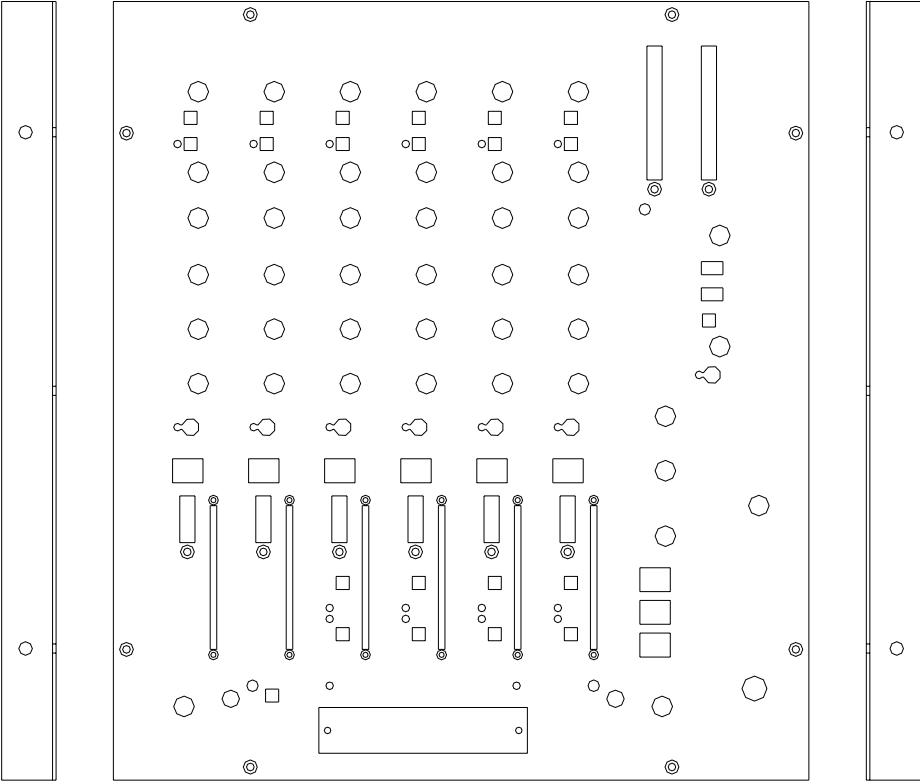

Optional Rack Ears

Allows permanent fixing in a plinth or rack system. Ears bolt on to the sides of console. Fix in place using M6 screws or bolts. Contact your Allen & Heath agent for further information.

Order code: XONE2:62-RK or XONE2:62-RK19

- 

6x M4x8 PAN POZI SCREWS
- 

4x M6x16 PAN SLOT SCREWS
- 

4x M6 CUP WASHERS

- 

6x M4x8 PAN POZI SCREWS
- 

8x M6x16 PAN SLOT SCREWS
- 