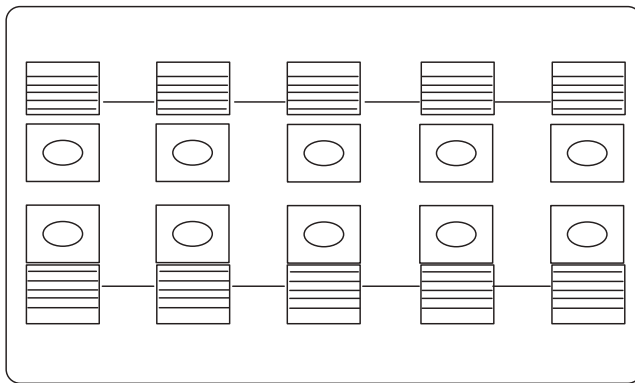

# Installation

LB1-UW06-D1 and LB1-UW06-L1 Cabinet Loudspeaker. LB1-UW06V-D1 and LB1-UW06V-L1 Cabinet Loudspeaker with volume control.

70.7V	0	6W	3W	1.5W	0.75W
-------	---	----	----	------	-------

100V	0	6W	3W	1.5W	0.75W
------	---	----	----	------	-------