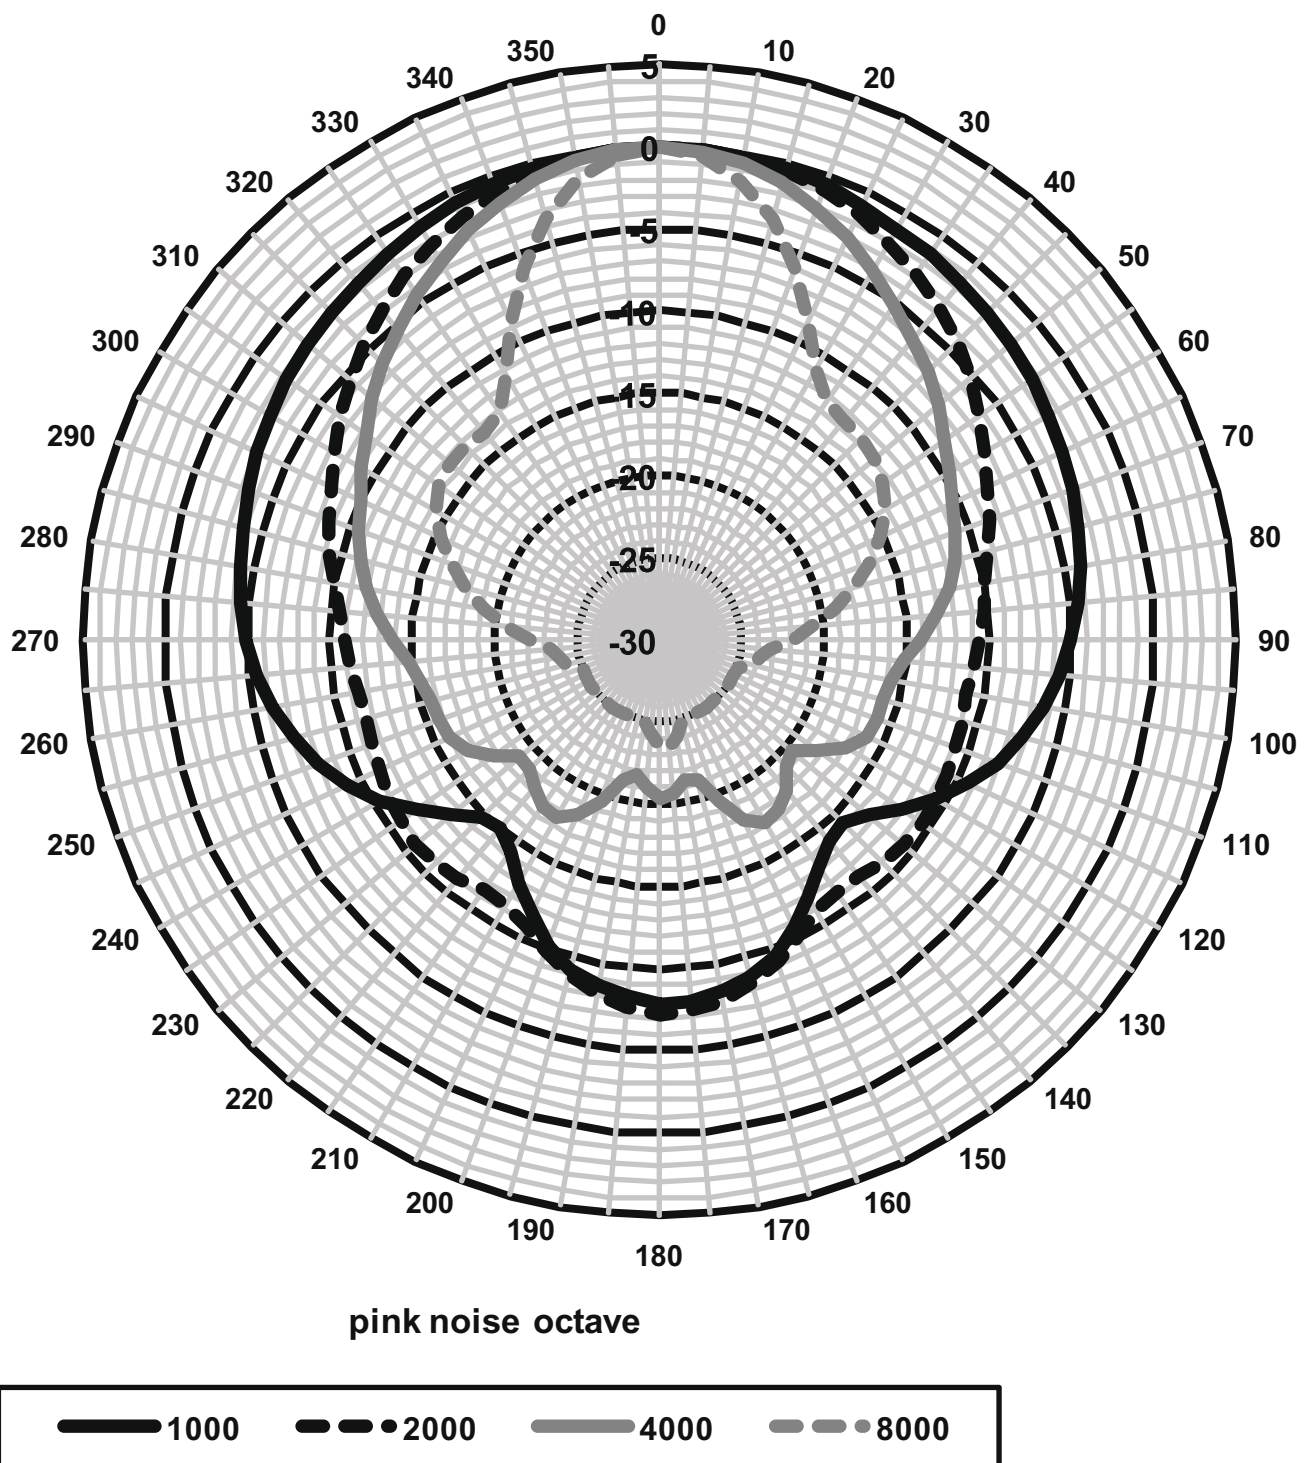

Connector	2x 5-pole push-in terminal block
-----------	----------------------------------

\* Technical performance data acc. to IEC 60268-5

## Mechanical

Dimensions (H x W x D)	240x151x141/119 mm (9.4 x 5.9 x 5.6/4.7 in)
Weight	1.49 kg (3.28 lb)
Color	Black (D1) or white (L1)
cabinet / cloth (D1)	Matches RAL 9004 / RAL 9004
cabinet / cloth (L1)	Matches RAL 9010 / RAL 7044

Fig. 8: LB1-UW06-x1 circuit

Fig. 9: LB1-UW06V-x1 circuit

*Fig. 10:* Frequency response

*Fig. 11:* Polar diagram (measured with pink noise)

*Fig. 12:* Polar diagram (measured with pink noise)