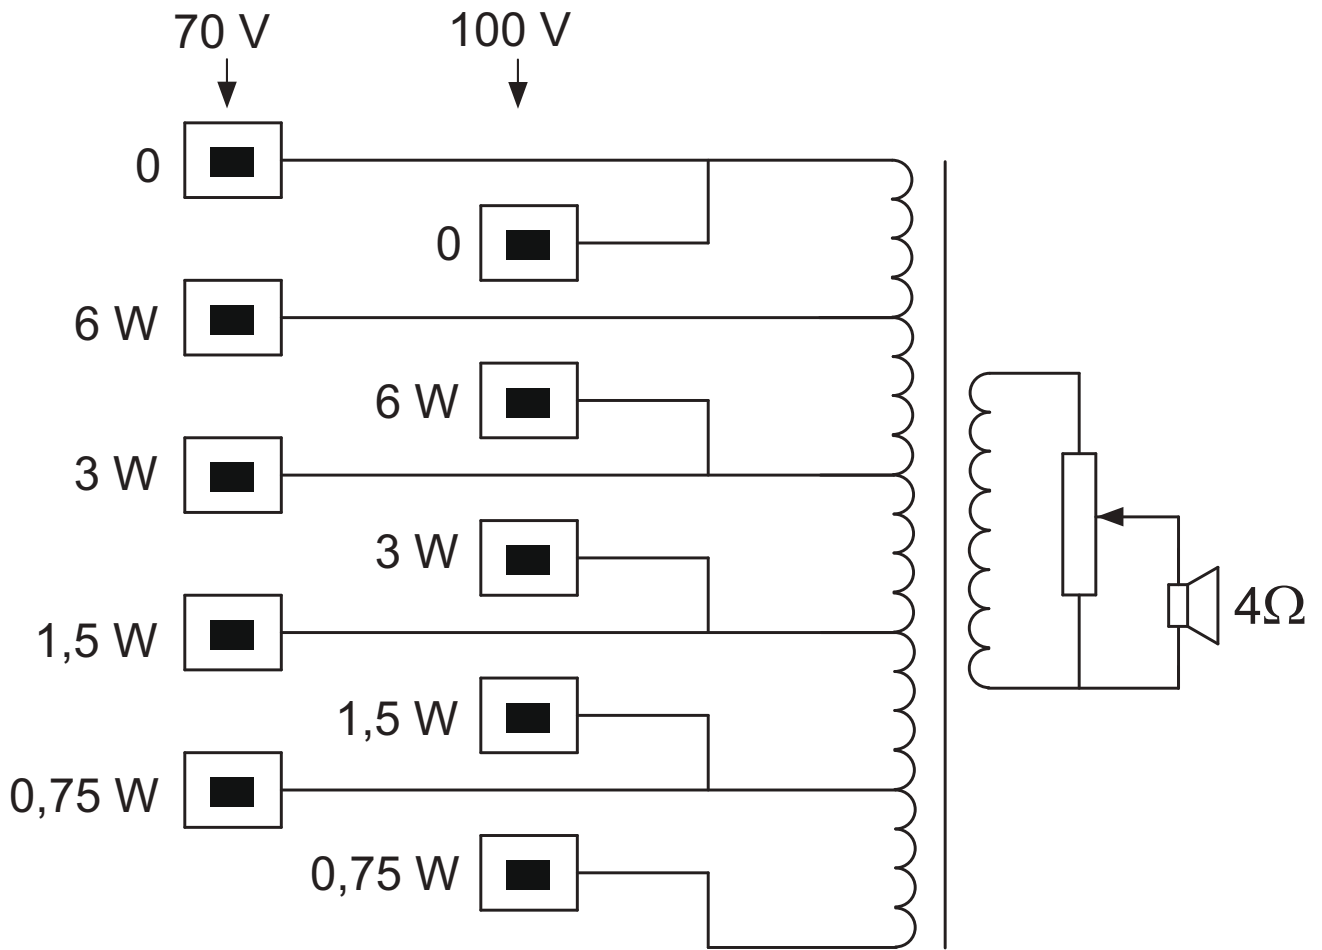

Connector	2x 5-pole push-in terminal block
-----------	----------------------------------

\* Technical performance data acc. to IEC 60268-5

Fig. 8: LB1-UW06-x1 circuit

Fig. 9: LB1-UW06V-x1 circuit

*Fig. 10:* Frequency response

*Fig. 11:* Polar diagram (measured with pink noise)

*Fig. 12:* Polar diagram (measured with pink noise)