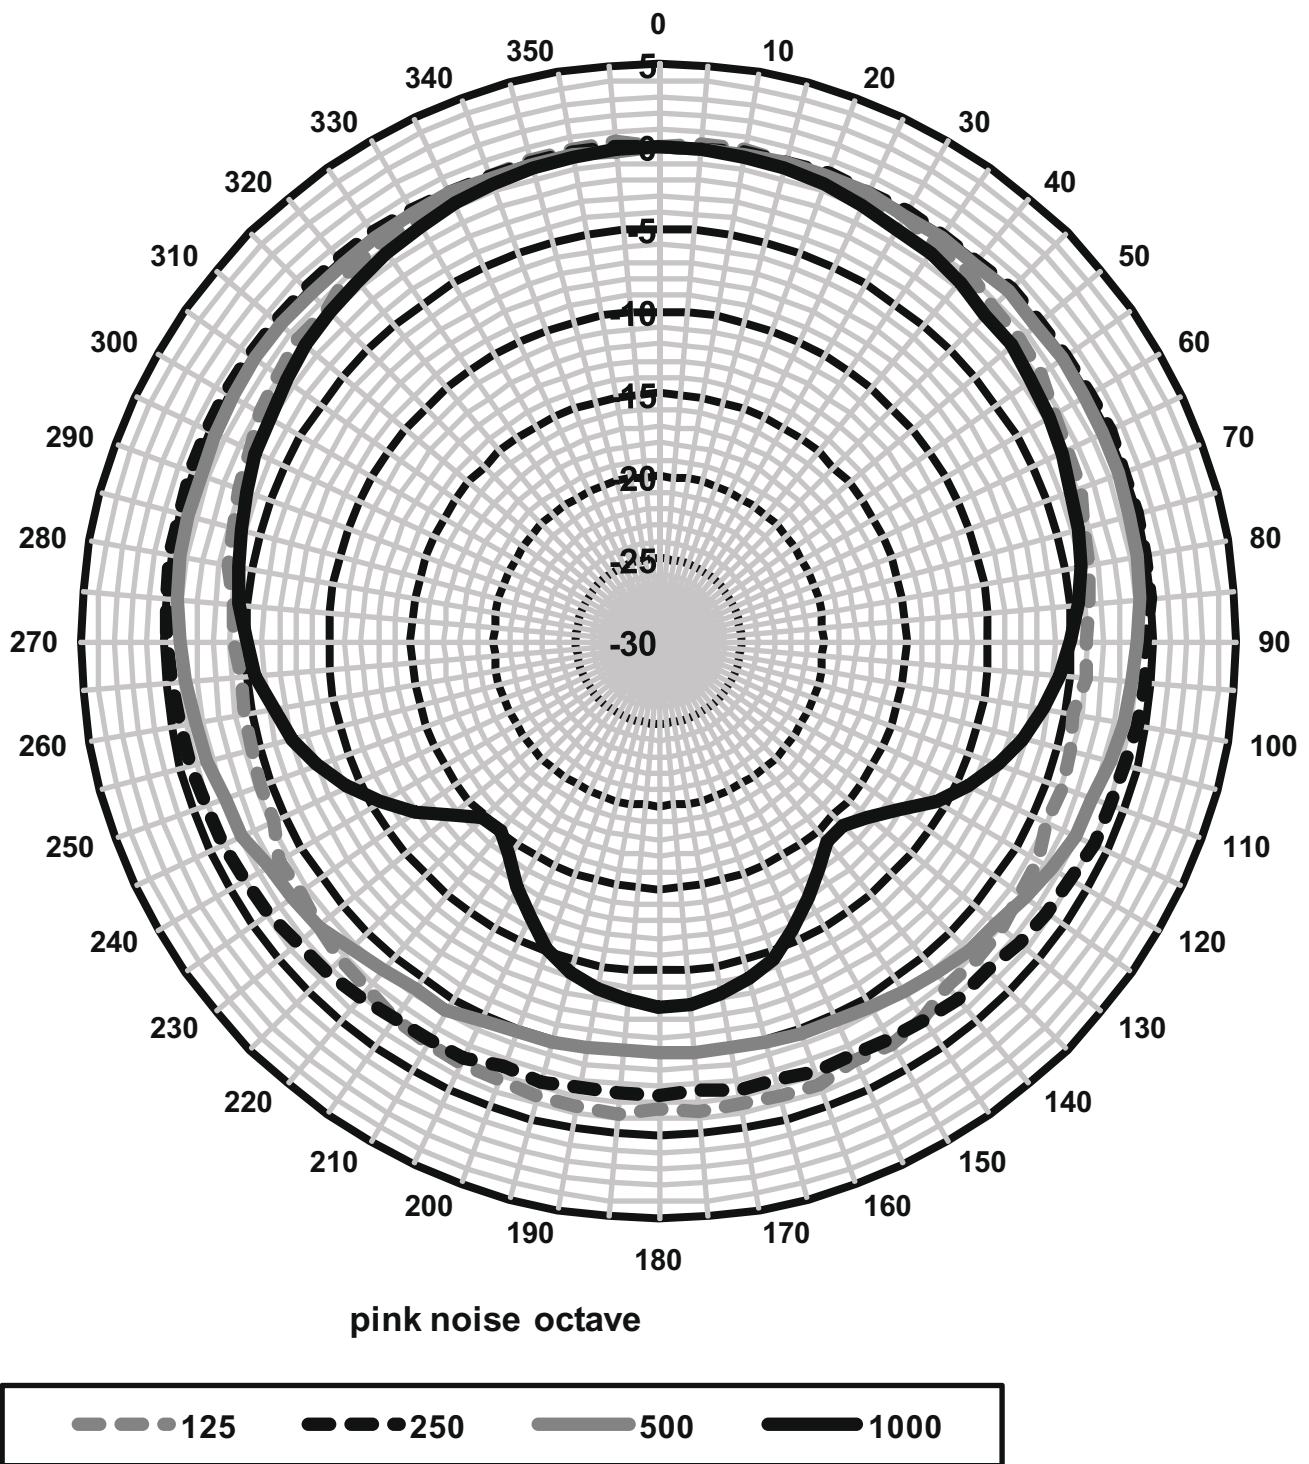

Connector	2x 5-pole push-in terminal block
-----------	----------------------------------

\* Technical performance data acc. to IEC 60268-5

## Mechanical

Dimensions (H x W x D)	240x151x141/119 mm (9.4 x 5.9 x 5.6/4.7 in)
Weight	1.49 kg (3.28 lb)
Color	Black (D1) or white (L1)
cabinet / cloth (D1)	Matches RAL 9004 / RAL 9004
cabinet / cloth (L1)	Matches RAL 9010 / RAL 7044

Fig. 8: LB1-UW06-x1 circuit

Fig. 9: LB1-UW06V-x1 circuit

*Fig. 10:* Frequency response

*Fig. 11:* Polar diagram (measured with pink noise)

*Fig. 12:* Polar diagram (measured with pink noise)