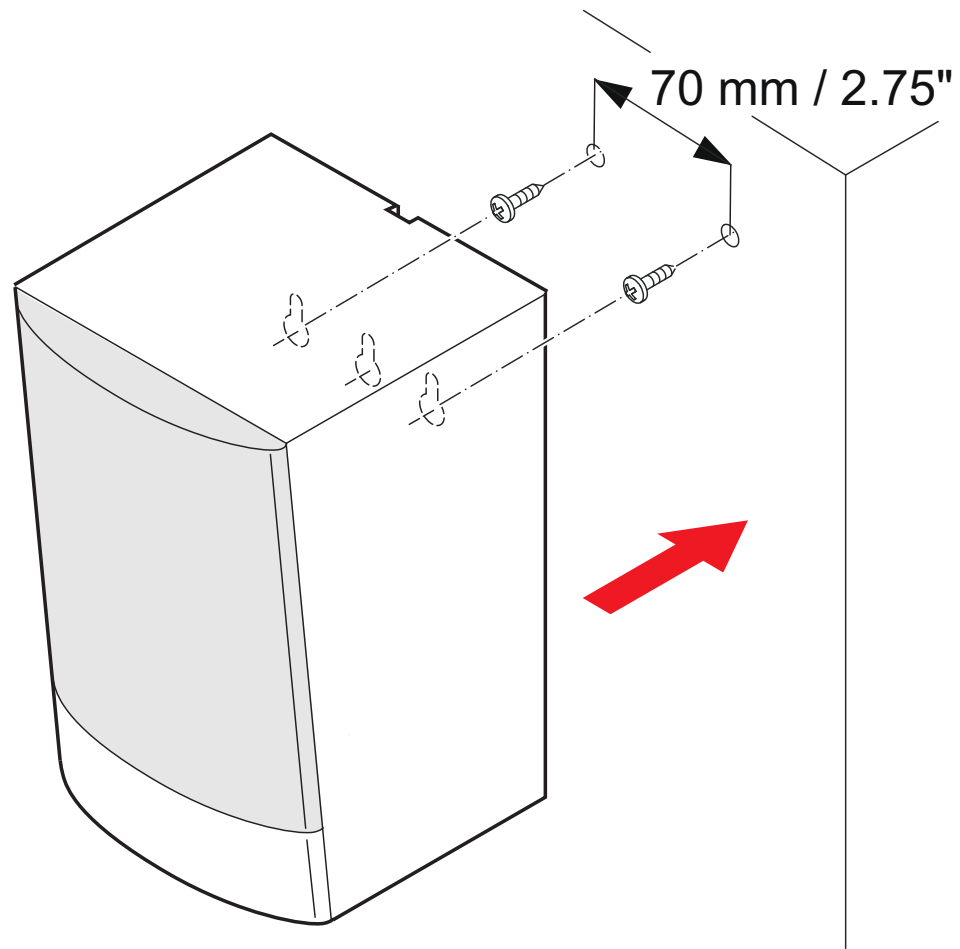

Fig. 1: Power setting

Fig. 2: LB1-UW06-x1 wall mounting