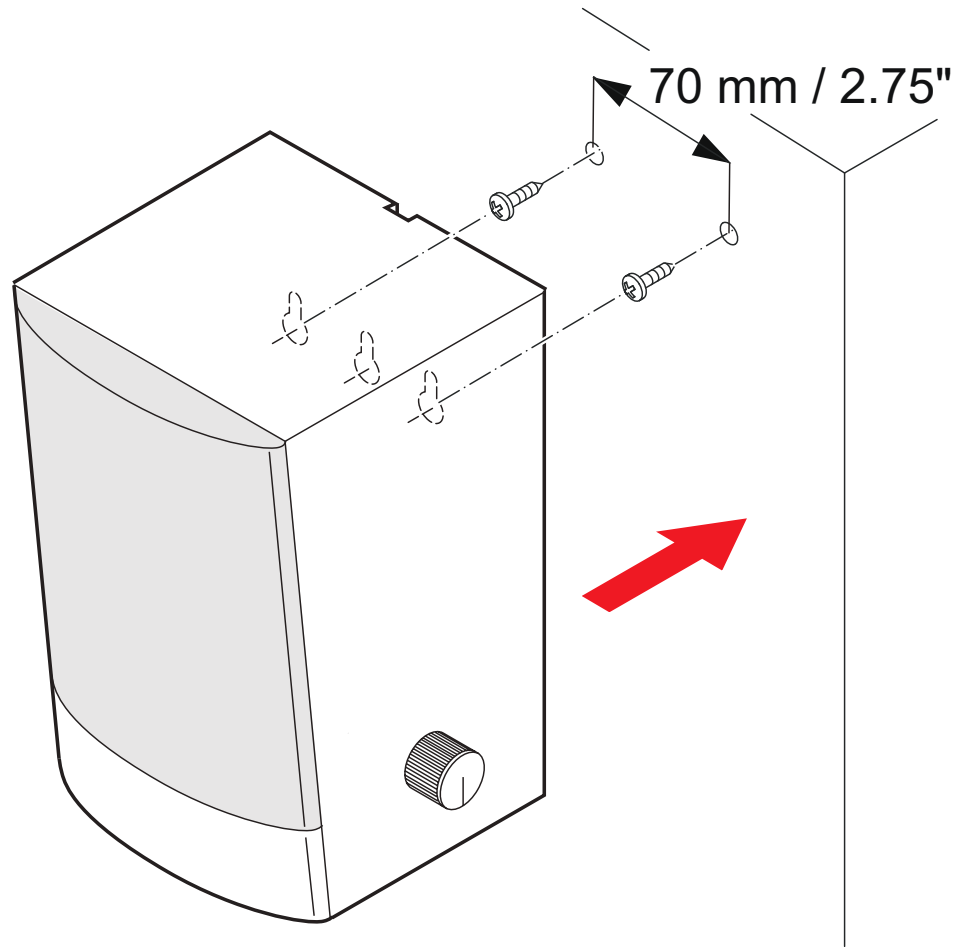

*Fig. 1: Power setting*

*Fig. 2:* LB1-UW06-x1 wall mounting

Fig. 3: LB1-UW06V-x1 wall mounting

*Fig. 4:* LB1-UW06-x1 cable outlet

*Fig. 5:* LB1-UW06V-x1 cable outlet

Connector	2x 5-pole push-in terminal block
-----------	----------------------------------

\* Technical performance data acc. to IEC 60268-5

## Mechanical

Dimensions (H x W x D)	240x151x141/119 mm (9.4 x 5.9 x 5.6/4.7 in)
Weight	1.49 kg (3.28 lb)
Color	Black (D1) or white (L1)
cabinet / cloth (D1)	Matches RAL 9004 / RAL 9004
cabinet / cloth (L1)	Matches RAL 9010 / RAL 7044