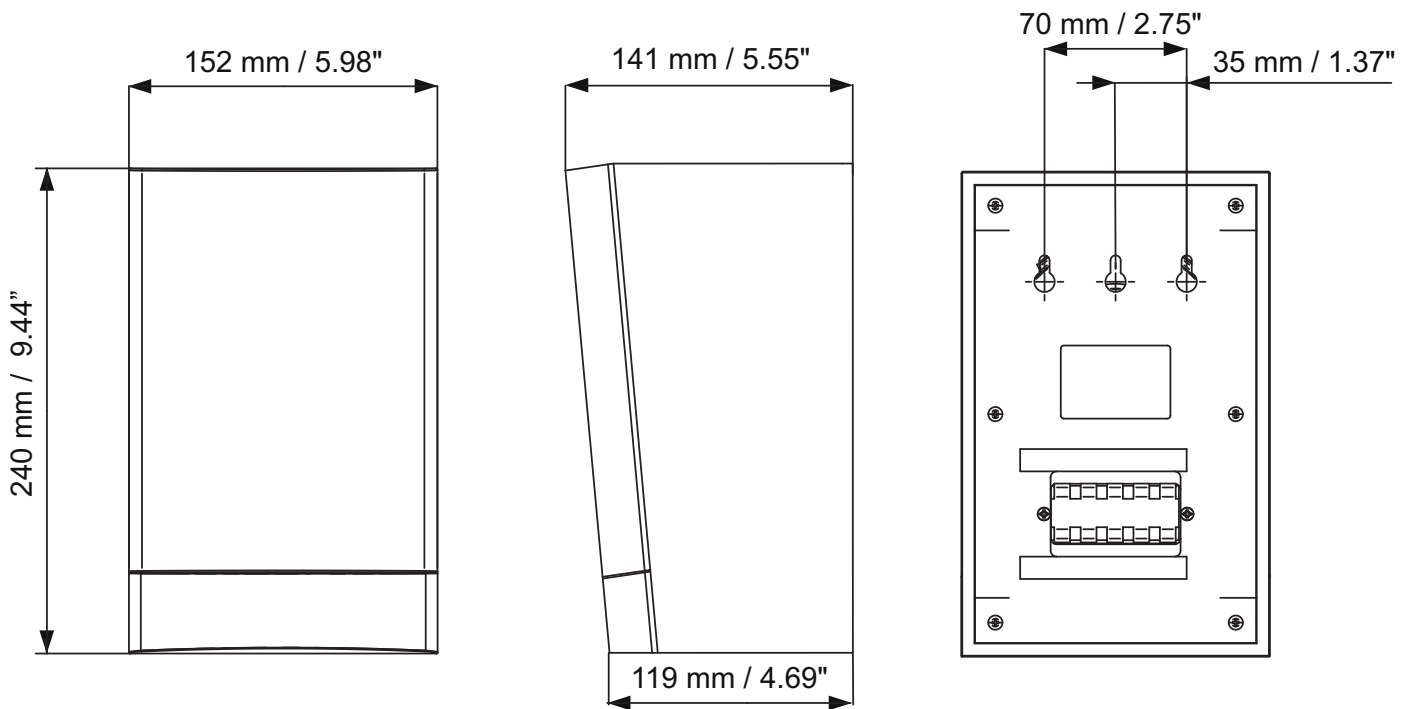

Relative humidity

<95%