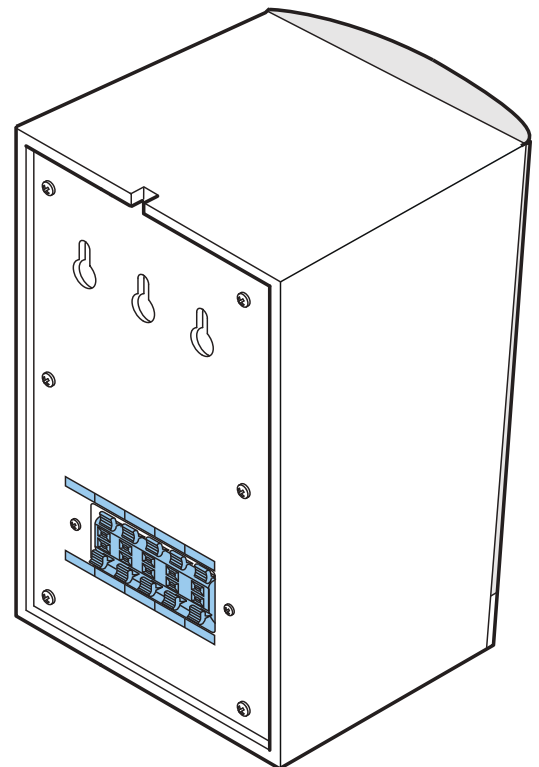

# Cabinet Loudspeakers

Installation note

**BOSCH**

**en** Installation note

# Installation

LB1-UW06-D1 and LB1-UW06-L1 Cabinet Loudspeaker. LB1-UW06V-D1 and LB1-UW06V-L1 Cabinet Loudspeaker with volume control.

70.7V	0	6W	3W	1.5W	0.75W
-------	---	----	----	------	-------

100V	0	6W	3W	1.5W	0.75W
------	---	----	----	------	-------

*Fig. 1: Power setting*

*Fig. 2:* LB1-UW06-x1 wall mounting

Fig. 3: LB1-UW06V-x1 wall mounting

*Fig. 4:* LB1-UW06-x1 cable outlet

*Fig. 5:* LB1-UW06V-x1 cable outlet

Connector	2x 5-pole push-in terminal block
-----------	----------------------------------

\* Technical performance data acc. to IEC 60268-5