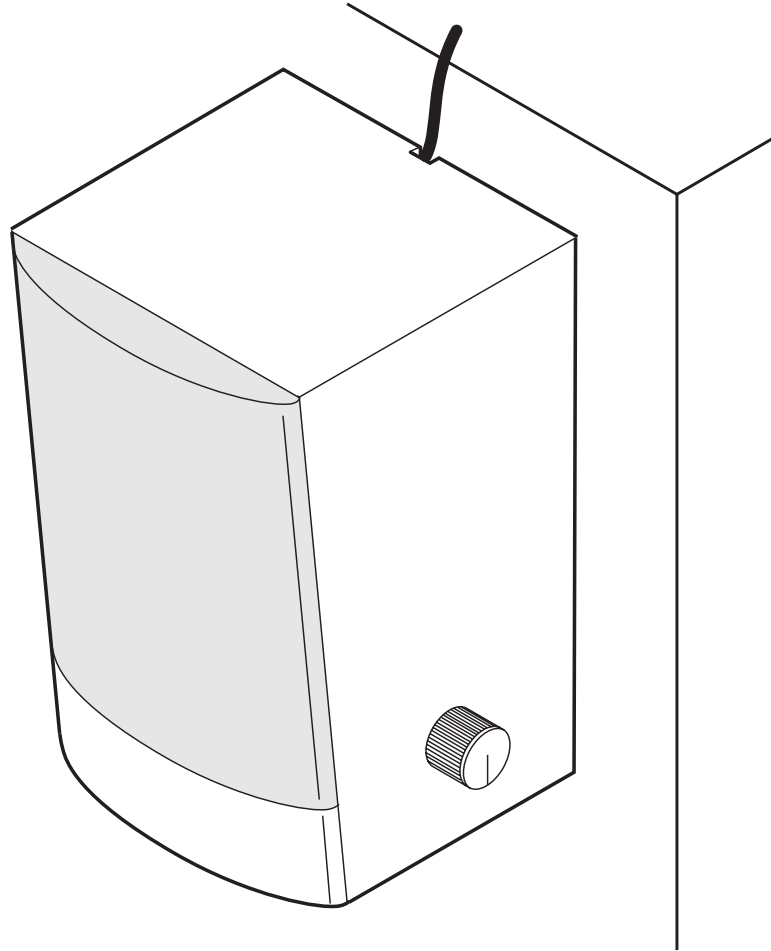

*Fig. 1: Power setting*

*Fig. 2:* LB1-UW06-x1 wall mounting

Fig. 3: LB1-UW06V-x1 wall mounting

*Fig. 4:* LB1-UW06-x1 cable outlet

*Fig. 5:* LB1-UW06V-x1 cable outlet

Connector	2x 5-pole push-in terminal block
-----------	----------------------------------

\* Technical performance data acc. to IEC 60268-5