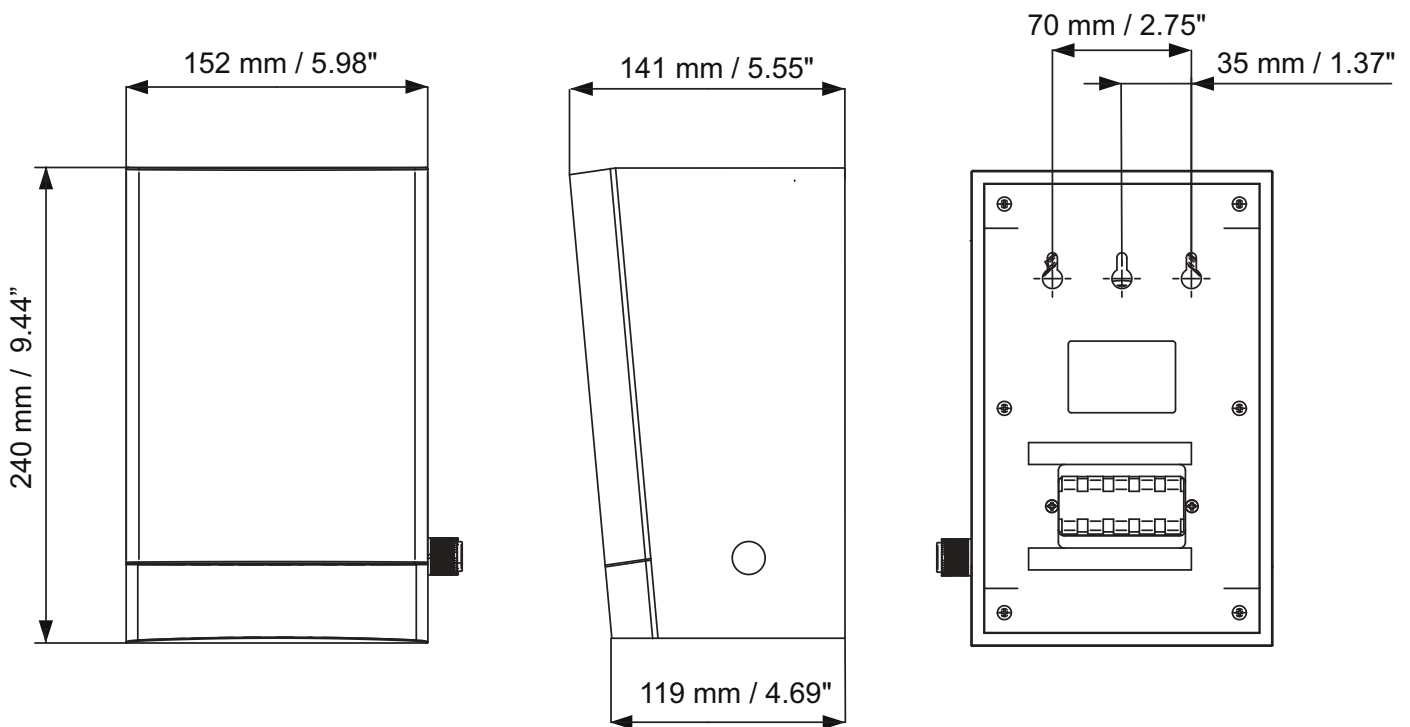

Fig. 6: LB1-UW06-x1 dimensions

Fig. 7: LB1-UW06V-x1 dimensions