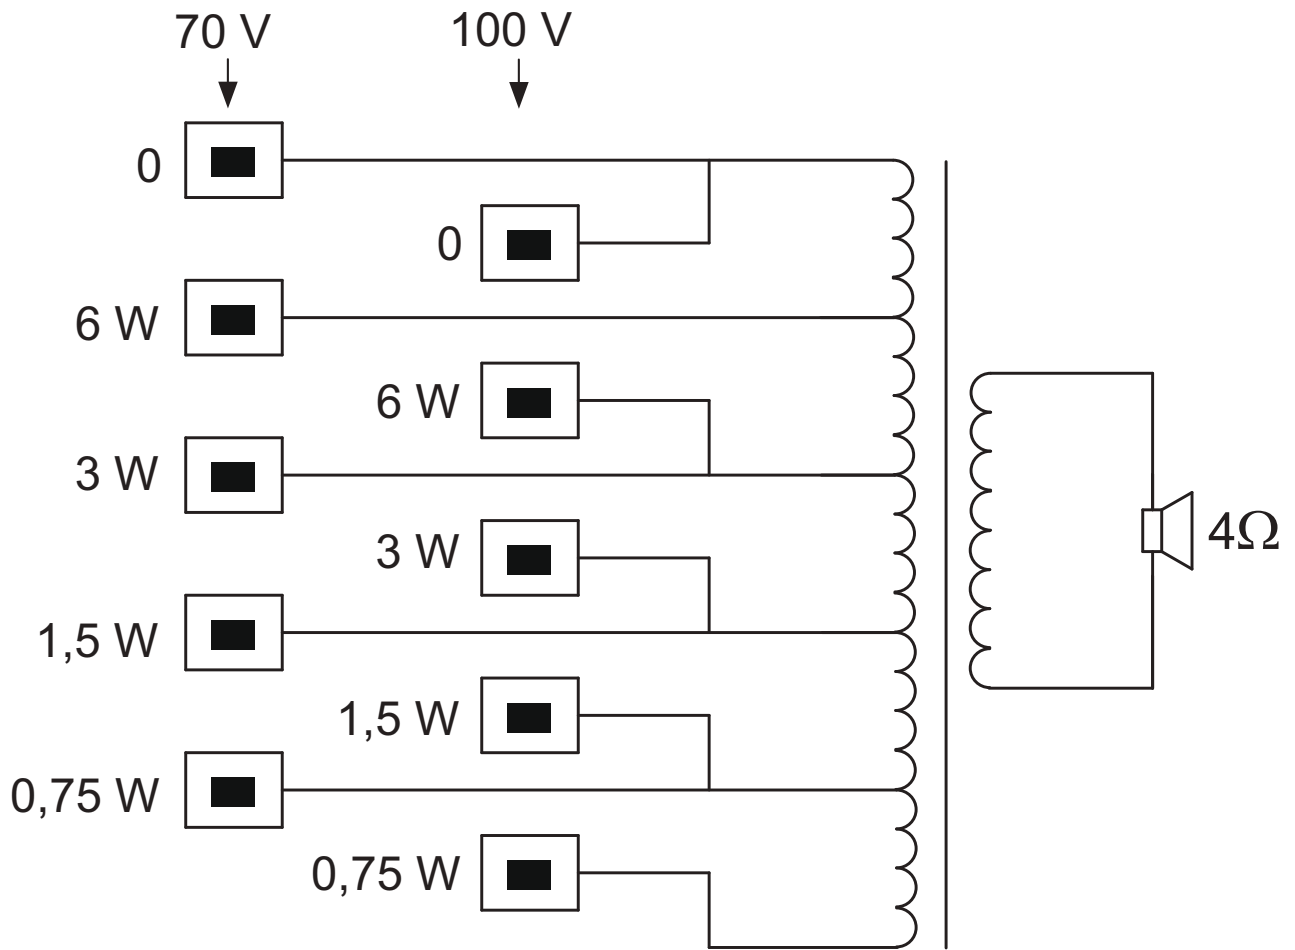

Connector	2x 5-pole push-in terminal block
-----------	----------------------------------

\* Technical performance data acc. to IEC 60268-5

Fig. 8: LB1-UW06-x1 circuit

Fig. 9: LB1-UW06V-x1 circuit

*Fig. 10:* Frequency response

*Fig. 11:* Polar diagram (measured with pink noise)

*Fig. 12:* Polar diagram (measured with pink noise)