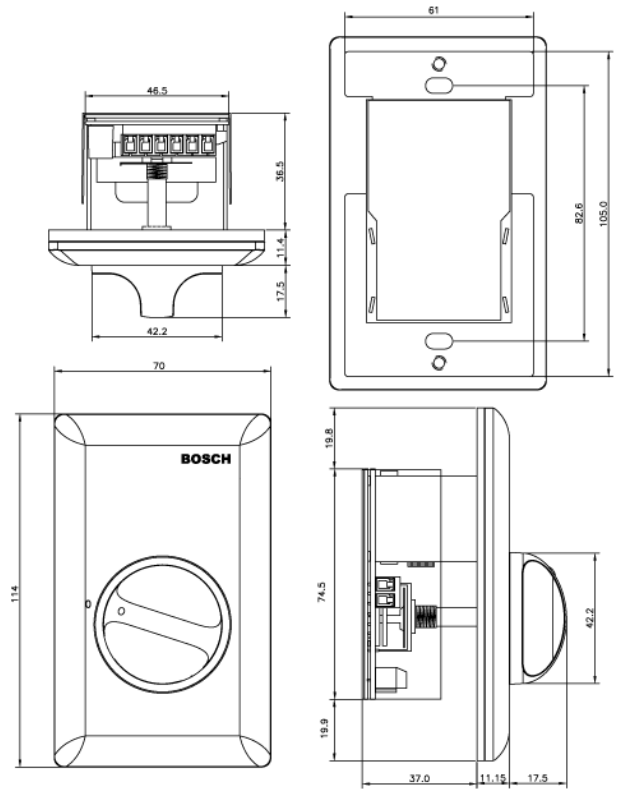

All plastic parts are self-extinguishing according to UL 94 V 0.

Installation/Configuration Notes

LBC 1400/10

LBC 1401/10

LBC 1402/10

LBC 1410/10

LBC 1411/10

LBC 1412/10

LBC 1420/10

LBC 1430/10

LBC 1431/10

LBC 1434/10

LM1-SMB-U40

LM1-SMB-MK

LBC 140x/10

LBC 141x/10

Model no.	Dimension (W x H)	Weight
LBC 1420/10	87 x 147 x 61.5(D) mm	512 g Incl. surface mounting box

LBC 143x/10

Number of programs	5 programs + off
Input Voltage/Power	100 V/100 W
Connection	Screw terminals
Color	Off-white RAL 9010