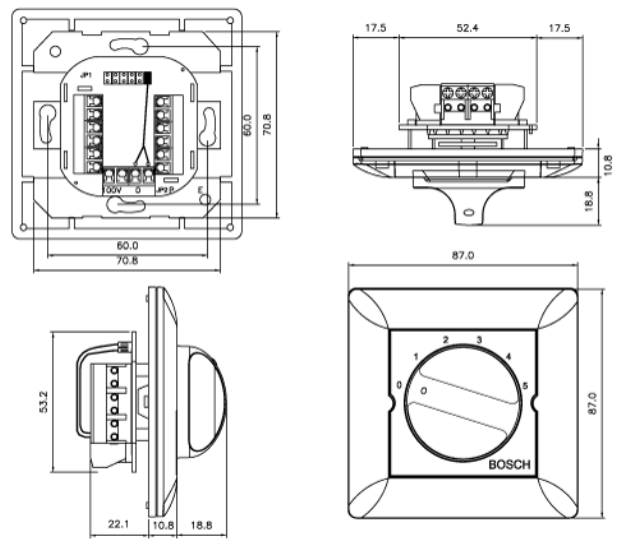

LBC 1430/10