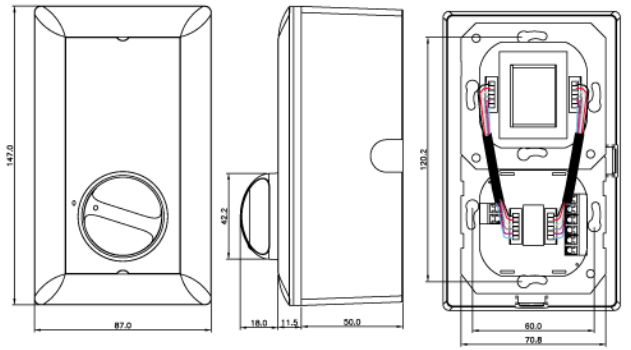

All plastic parts are self-extinguishing according to UL 94 V 0.

Installation/Configuration Notes

LBC 1400/10

LBC 1401/10

LBC 1402/10

LBC 1410/10

LBC 1411/10

LBC 1412/10

Model no.	Dimension (W x H)	Weight
LBC 1420/10	87 x 147 x 61.5(D) mm	512 g Incl. surface mounting box

LBC 143x/10

Number of programs	5 programs + off
Input Voltage/Power	100 V/100 W
Connection	Screw terminals
Color	Off-white RAL 9010