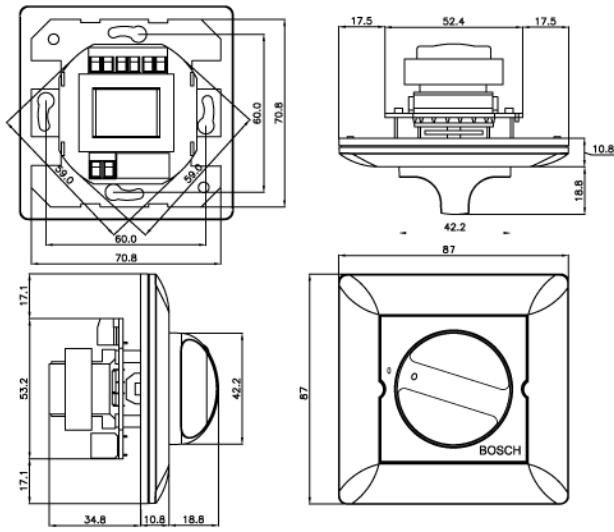

Installation/Configuration Notes

LBC 1400/10