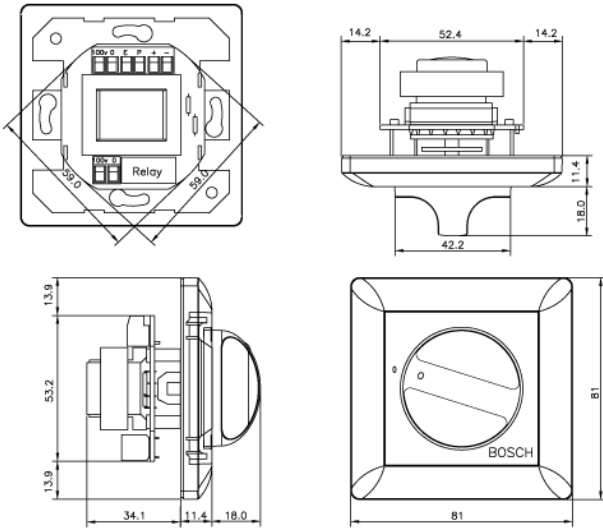

All plastic parts are self-extinguishing according to UL 94 V 0.

Installation/Configuration Notes

LBC 1400/10

LBC 1401/10

LBC 1402/10

LBC 1410/10

LBC 1411/10

LBC 1412/10

Model no.	Dimension (W x H)	Weight
LBC 1400 / 10	87 x 87 mm	226 g
LBC 1401 / 10	81 x 81 mm	214 g
LBC 1402 / 10	70 x 114 mm	210 g

LBC 141x/10

Rated Power	36 W
Input Voltage	100 V
Attenuation Steps	8 x 3 dB + off
Frequency Response (-1 dB)	50 Hz to 20 kHz
THD	< 0.5%
Current Consumption	10 mA at 24 V DC
Connection	Screw terminals
Color	Off-white RAL 9010

Model no.	Dimension (W x H)	Weight
LBC 1420/10	87 x 147 x 61.5(D) mm	512 g Incl. surface mounting box

LBC 143x/10

Number of programs	5 programs + off
Input Voltage/Power	100 V/100 W
Connection	Screw terminals
Color	Off-white RAL 9010