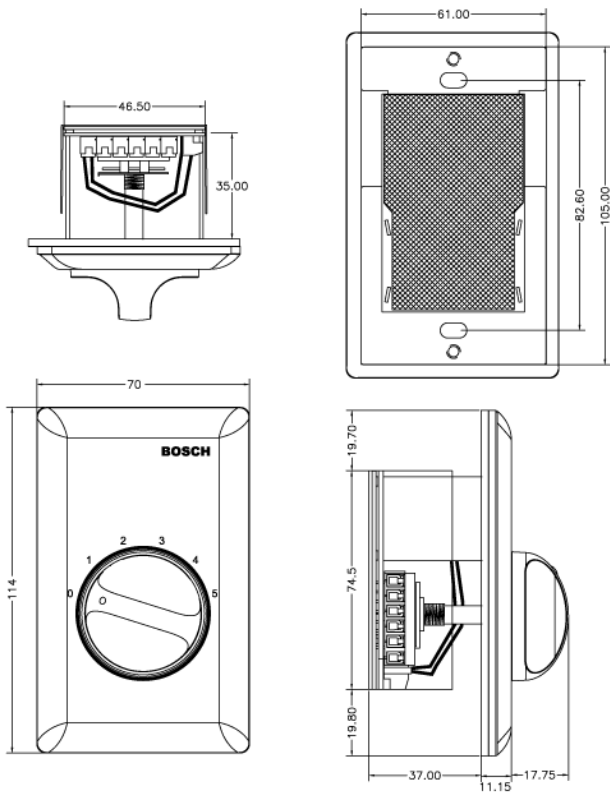

All plastic parts are self-extinguishing according to UL 94 V 0.

Installation/Configuration Notes

LBC 1400/10

LBC 1401/10

LBC 1402/10

LBC 1410/10

LBC 1411/10

LBC 1412/10

LBC 1420/10

LBC 1430/10

LBC 1431/10

LBC 1434/10

LM1-SMB-U40

LM1-SMB-MK

LBC 140x/10

LBC 141x/10

Model no.	Dimension (W x H)	Weight
LBC 1420/10	87 x 147 x 61.5(D) mm	512 g Incl. surface mounting box

LBC 143x/10

Number of programs	5 programs + off
Input Voltage/Power	100 V/100 W
Connection	Screw terminals
Color	Off-white RAL 9010