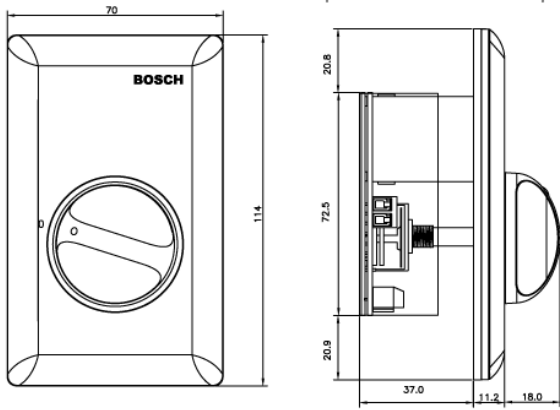

All plastic parts are self-extinguishing according to UL 94 V 0.

Installation/Configuration Notes

LBC 1400/10

LBC 1401/10

LBC 1402/10

LBC 1410/10

LBC 1411/10

LBC 1412/10

Model no.	Dimension (W x H)	Weight
LBC 1400 / 10	87 x 87 mm	226 g
LBC 1401 / 10	81 x 81 mm	214 g
LBC 1402 / 10	70 x 114 mm	210 g

LBC 141x/10

Rated Power	36 W
Input Voltage	100 V
Attenuation Steps	8 x 3 dB + off
Frequency Response (-1 dB)	50 Hz to 20 kHz
THD	< 0.5%
Current Consumption	10 mA at 24 V DC
Connection	Screw terminals
Color	Off-white RAL 9010

Model no.	Dimension (W x H)	Weight
LBC 1410/10	87 x 87 mm	227 g
LBC 1411/10	81 x 81 mm	217 g
LBC 1412/10	70 x 114 mm	260 g

LBC 1420/10

Rated Power	100 W
Input Voltage	100 V
Attenuation Steps	10 x 2 dB + off
Frequency Response (-1 dB)	50 Hz to 20 kHz
THD	< 0.5%
Current Consumption	10 mA at 24 V DC
Connection	Screw terminals
Color	Off-white RAL 9010

Model no.	Dimension (W x H)	Weight
LBC 1420/10	87 x 147 x 61.5(D) mm	512 g Incl. surface mounting box

LBC 143x/10

Number of programs	5 programs + off
Input Voltage/Power	100 V/100 W
Connection	Screw terminals
Color	Off-white RAL 9010