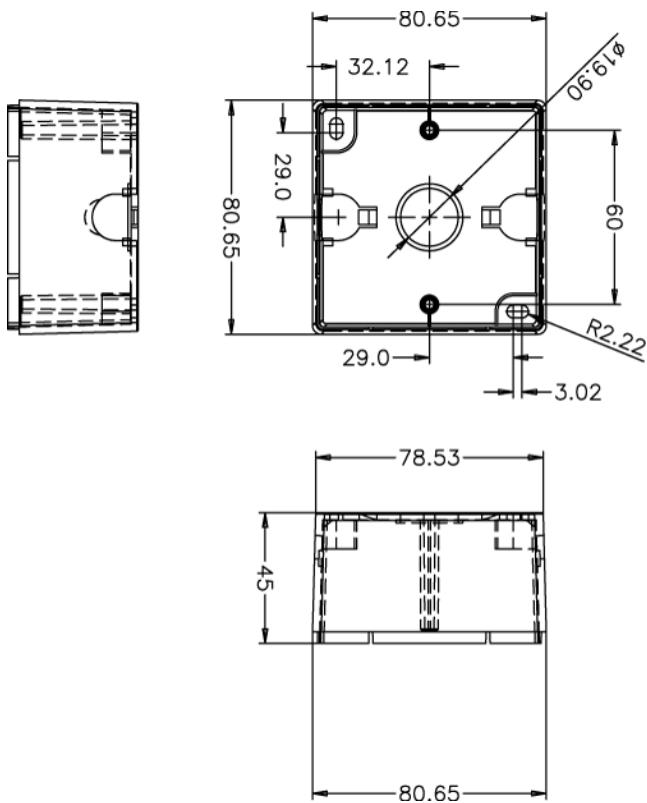

LBC 1420/10

LBC 1430/10

LBC 1431/10

LBC 1434/10

LM1-SMB-U40

LM1-SMB-MK

LBC 140x/10

LBC 141x/10

LBC 1420/10

LBC 143x/10

Technical Specifications

Volume Control (Product Range)

Type Number	Watt (max.)	Mounting Type
LBC 1400/10	12 W	MK
LBC 1401/10	12 W	U40
LBC 1402/10	12 W	Japanese
LBC 1410/10	36 W	MK
LBC 1411/10	36 W	U40
LBC 1412/10	36 W	Japanese
LBC 1420/10	100 W	MK D/E2

Model no.	Dimension (W x H)	Weight
LBC 1420/10	87 x 147 x 61.5(D) mm	512 g Incl. surface mounting box

LBC 143x/10

Number of programs	5 programs + off
Input Voltage/Power	100 V/100 W
Connection	Screw terminals
Color	Off-white RAL 9010