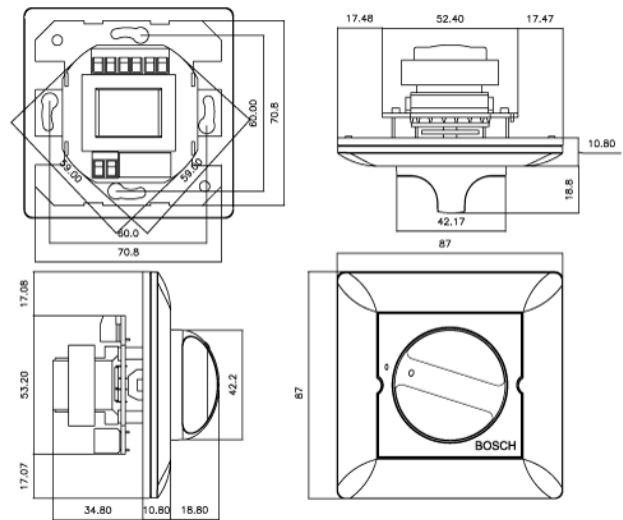

All plastic parts are self-extinguishing according to UL 94 V 0.

Installation/Configuration Notes

LBC 1400/10

LBC 1401/10

LBC 1402/10

LBC 1410/10

LBC 1411/10

LBC 1412/10

Model no.	Dimension (W x H)	Weight
LBC 1400 / 10	87 x 87 mm	226 g
LBC 1401 / 10	81 x 81 mm	214 g
LBC 1402 / 10	70 x 114 mm	210 g

LBC 141x/10

Rated Power	36 W
Input Voltage	100 V
Attenuation Steps	8 x 3 dB + off
Frequency Response (-1 dB)	50 Hz to 20 kHz
THD	< 0.5%
Current Consumption	10 mA at 24 V DC
Connection	Screw terminals
Color	Off-white RAL 9010

Model no.	Dimension (W x H)	Weight
LBC 1420/10	87 x 147 x 61.5(D) mm	512 g Incl. surface mounting box

LBC 143x/10

Number of programs	5 programs + off
Input Voltage/Power	100 V/100 W
Connection	Screw terminals
Color	Off-white RAL 9010