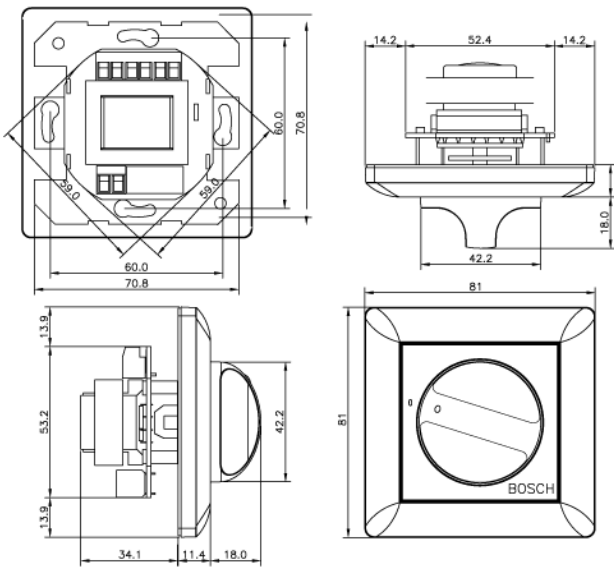

LBC 1401/10