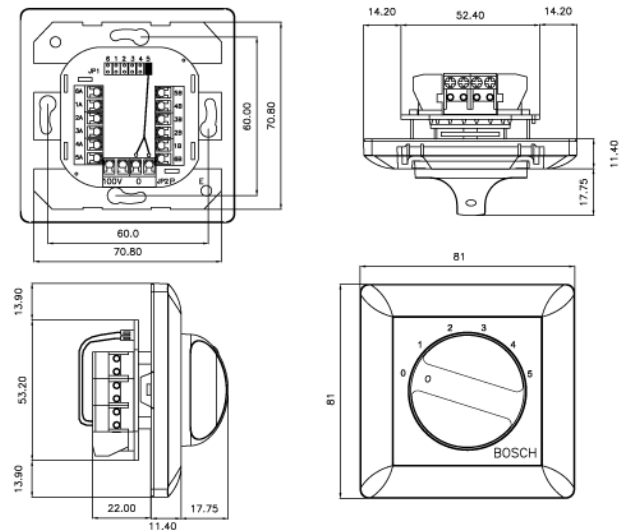

LBC 1431/10