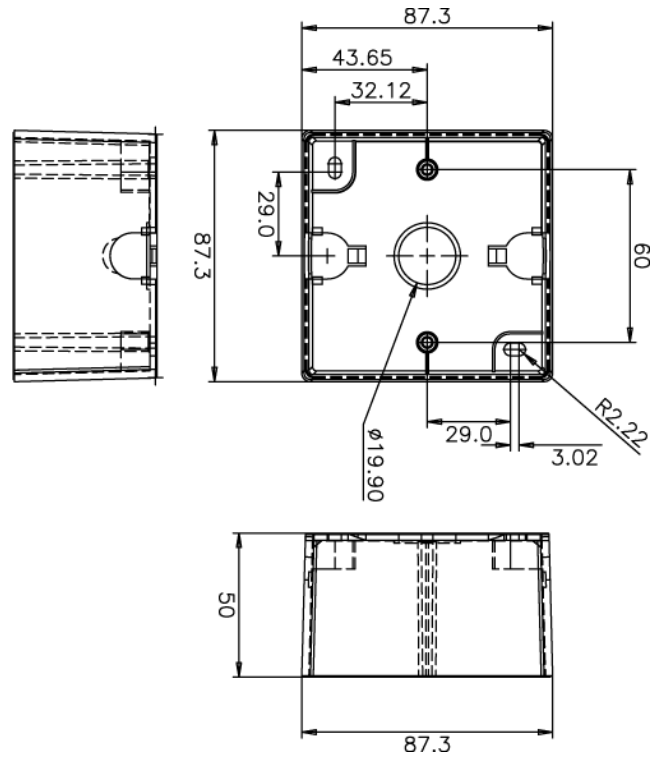

LBC 1420/10

LBC 1430/10

LBC 1431/10

LBC 1434/10

LM1-SMB-U40

LM1-SMB-MK

LBC 140x/10

LBC 141x/10

LBC 1420/10

LBC 143x/10

Technical Specifications

Volume Control (Product Range)

Type Number	Watt (max.)	Mounting Type
LBC 1400/10	12 W	MK
LBC 1401/10	12 W	U40
LBC 1402/10	12 W	Japanese
LBC 1410/10	36 W	MK
LBC 1411/10	36 W	U40
LBC 1412/10	36 W	Japanese
LBC 1420/10	100 W	MK D/E2

Model no.	Dimension (W x H)	Weight
LBC 1420/10	87 x 147 x 61.5(D) mm	512 g Incl. surface mounting box

LBC 143x/10

Number of programs	5 programs + off
Input Voltage/Power	100 V/100 W
Connection	Screw terminals
Color	Off-white RAL 9010