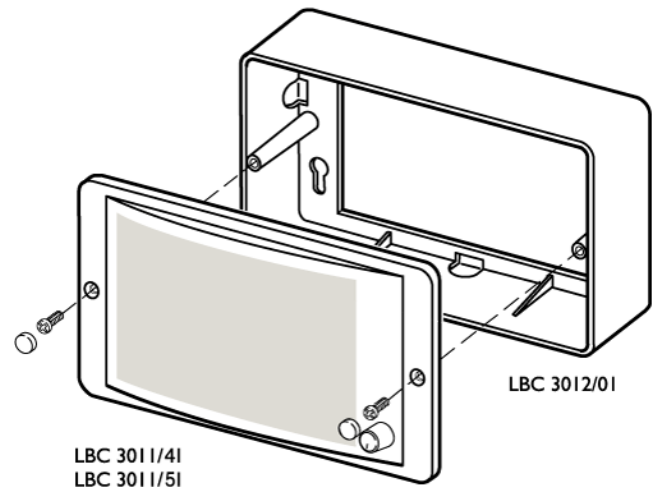

LBC 3012/01 3013/01 Mounting Boxes

The Bosch panel loudspeakers and matching mounting boxes are ideal for built-in sound installations in shops, department stores, schools, offices, hotels and restaurants. They are manufactured and finished to the same exacting standards as all Bosch public address systems and components, guaranteeing high quality, and compatibility throughout the range.

LBC 3012/01 Mounting box for surface mounting

Dimensions in mm (in) with knockout boxes

Surface mounting

Two mounting boxes are available for surface mounting onto hard surfaces or flush-mounting into non-cavity walls. The LBC 3012/01 accommodates the panel loudspeaker for a self-contained unit for surface mounting.

LBC 3013/01 Mounting box for flush mounting

Dimensions in mm (in)

Flush mounting

Technical Specifications

Mechanical LBC 3012/01

Dimensions (H x W x D) 165 x 284 x 64 mm
(6.49 x 11.18 x 2.52 inch)

Weight 238 g (8.40 oz)

Color White (RAL 9010)

Mechanical LBC 3013/01

Dimensions (H x W x D) 176 x 280 x 64 mm
(6.49 x 11.18 x 2.52 inch)

Weight 307 g (10.83 oz)

Color White (RAL 9010)

Ordering Information**Accessories**

LBC 3012/01 Surface Mounting Box	LBC3012/01
LBC 3013/01 Flush Mounting Box	LBC3013/01