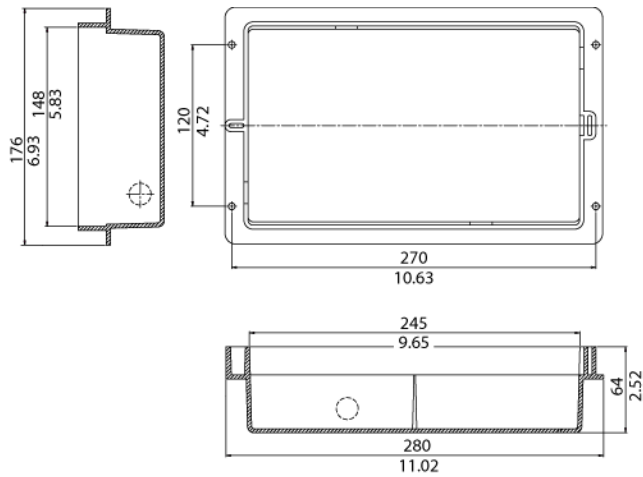

LBC 3012/01 Mounting box for surface mounting

Dimensions in mm (in) with knockout boxes

Surface mounting

Two mounting boxes are available for surface mounting onto hard surfaces or flush-mounting into non-cavity walls. The LBC 3012/01 accommodates the panel loudspeaker for a self-contained unit for surface mounting.

LBC 3013/01 Mounting box for flush mounting

Dimensions in mm (in)

Flush mounting

Technical Specifications

Mechanical LBC 3012/01

Dimensions (H x W x D) 165 x 284 x 64 mm
(6.49 x 11.18 x 2.52 inch)

Weight 238 g (8.40 oz)

Color White (RAL 9010)

Mechanical LBC 3013/01

Dimensions (H x W x D) 176 x 280 x 64 mm
(6.49 x 11.18 x 2.52 inch)

Weight 307 g (10.83 oz)

Color White (RAL 9010)

Ordering Information**Accessories**

LBC 3012/01 Surface Mounting Box	LBC3012/01
LBC 3013/01 Flush Mounting Box	LBC3013/01