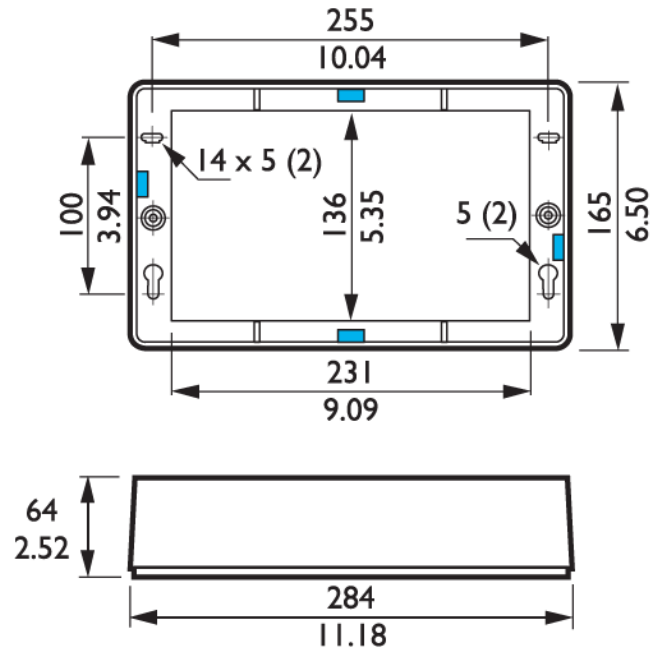

LBC 3012/01 Mounting box for surface mounting

Dimensions in mm (in) with knockout boxes

Surface mounting

Two mounting boxes are available for surface mounting onto hard surfaces or flush-mounting into non-cavity walls. The LBC 3012/01 accommodates the panel loudspeaker for a self-contained unit for surface mounting.

LBC 3013/01 Mounting box for flush mounting

Dimensions in mm (in)

Flush mounting

Technical Specifications

Mechanical LBC 3012/01

Dimensions (H x W x D) 165 x 284 x 64 mm
(6.49 x 11.18 x 2.52 inch)

Weight 238 g (8.40 oz)

Color White (RAL 9010)

Mechanical LBC 3013/01

Dimensions (H x W x D) 176 x 280 x 64 mm
(6.49 x 11.18 x 2.52 inch)

Weight 307 g (10.83 oz)

Color White (RAL 9010)

Ordering Information**Accessories**

LBC 3012/01 Surface Mounting Box	LBC3012/01
LBC 3013/01 Flush Mounting Box	LBC3013/01