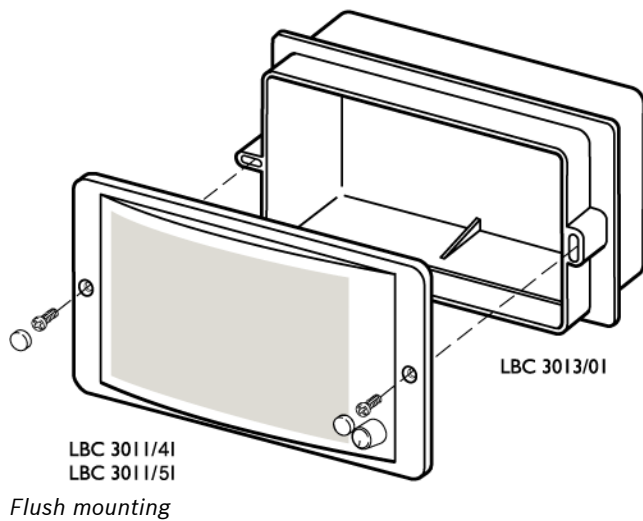

LBC 3012/01 Mounting box for surface mounting

Dimensions in mm (in) with knockout boxes

Surface mounting

Two mounting boxes are available for surface mounting onto hard surfaces or flush-mounting into non-cavity walls. The LBC 3012/01 accommodates the panel loudspeaker for a self-contained unit for surface mounting.

LBC 3013/01 Mounting box for flush mounting

Dimensions in mm (in)

Flush mounting

Technical Specifications

Mechanical LBC 3012/01

Dimensions (H x W x D) 165 x 284 x 64 mm
(6.49 x 11.18 x 2.52 inch)

Weight 238 g (8.40 oz)

Color White (RAL 9010)

Mechanical LBC 3013/01

Dimensions (H x W x D) 176 x 280 x 64 mm
(6.49 x 11.18 x 2.52 inch)

Weight 307 g (10.83 oz)

Color White (RAL 9010)

Ordering Information**Accessories**

LBC 3012/01 Surface Mounting Box	LBC3012/01
LBC 3013/01 Flush Mounting Box	LBC3013/01