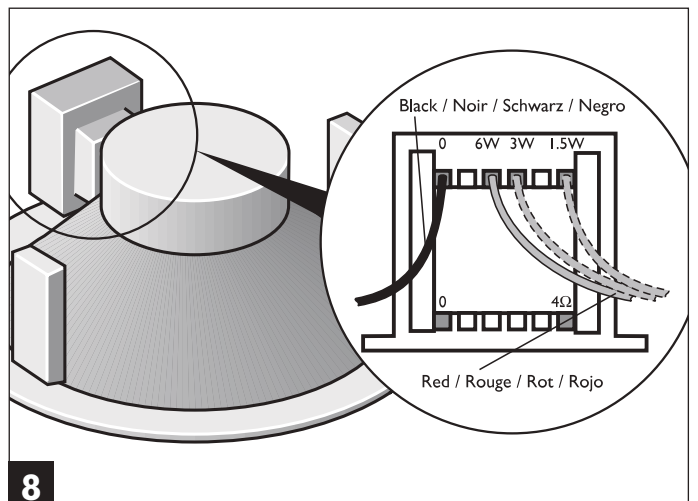

LBC 3080/01 Fire Dome

Security Systems

| Instructions for use

BOSCH

Mounting

Connection

Bosch Security Systems B.V.

Torenallee 49