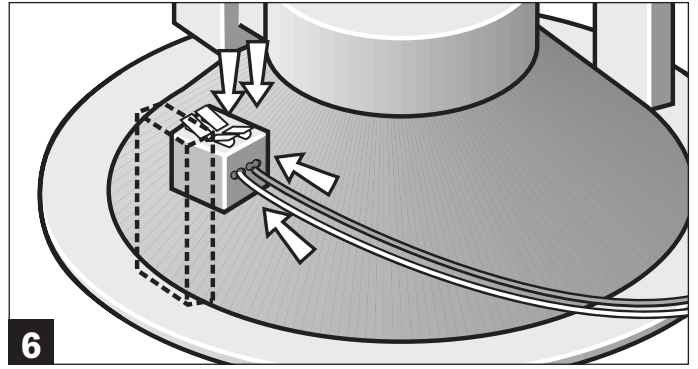

LBC 3080/01 Fire Dome

Security Systems

| Instructions for use

BOSCH

Mounting

Connection

Bosch Security Systems B.V.

Torenallee 49