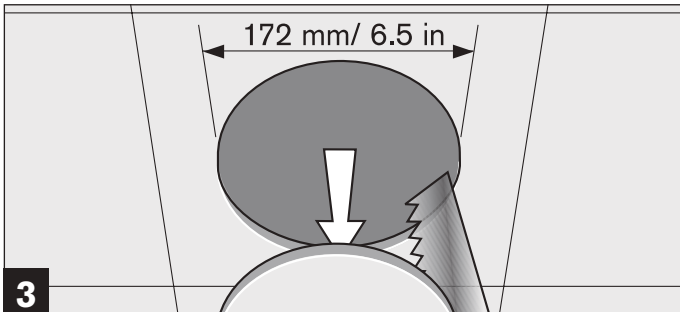

LBC 3080/01 Fire Dome

Security Systems

| Instructions for use

BOSCH

Mounting

Connection

Bosch Security Systems B.V.

Torenallee 49