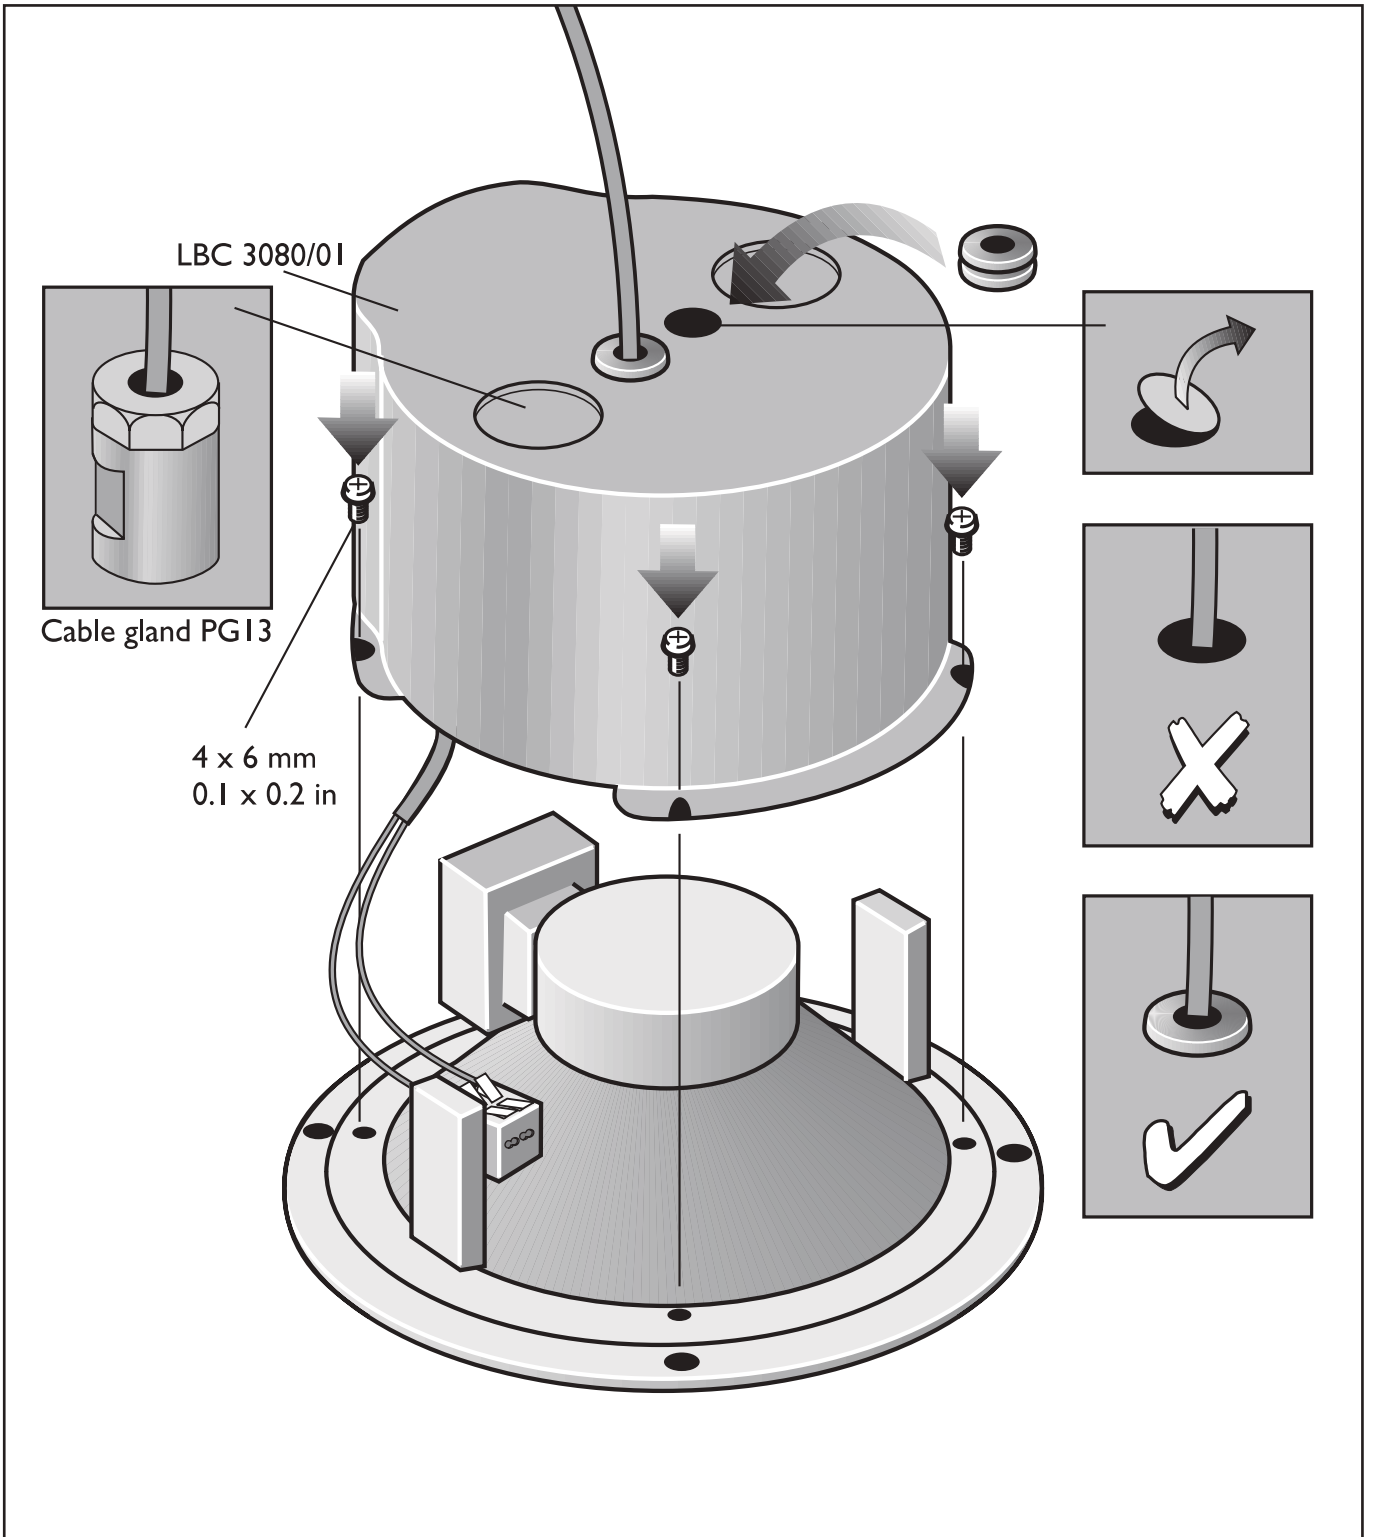

LBC 3080/01 Fire Dome

Security Systems

| Instructions for use

BOSCH

Mounting

Connection

Bosch Security Systems B.V.

Torenallee 49