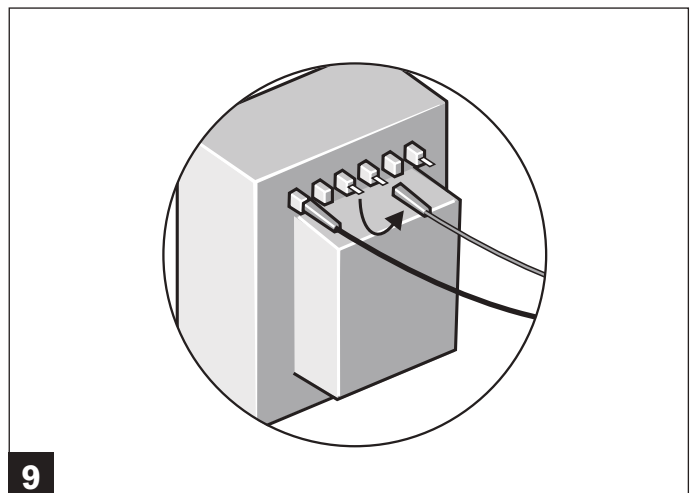

LBC 3080/01 Fire Dome

Security Systems

| Instructions for use

BOSCH

Mounting

Connection

Bosch Security Systems B.V.

Torenallee 49