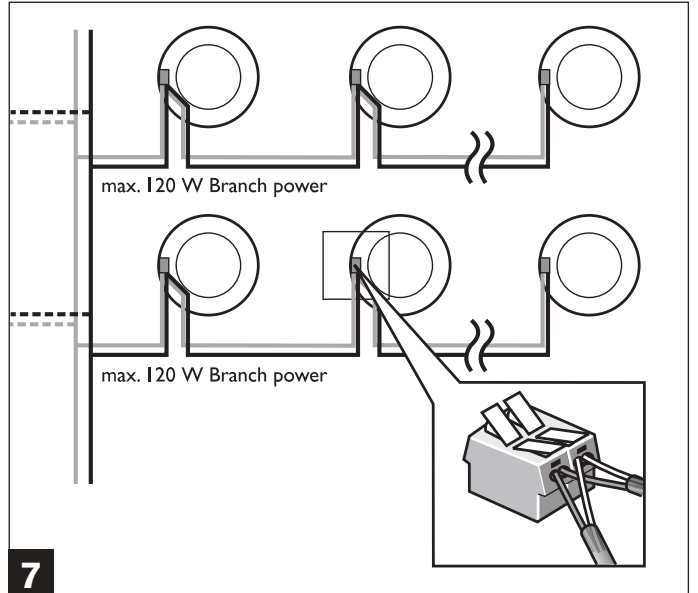

LBC 3080/01 Fire Dome

Security Systems

| Instructions for use

BOSCH

Mounting

Connection

Bosch Security Systems B.V.

Torenallee 49