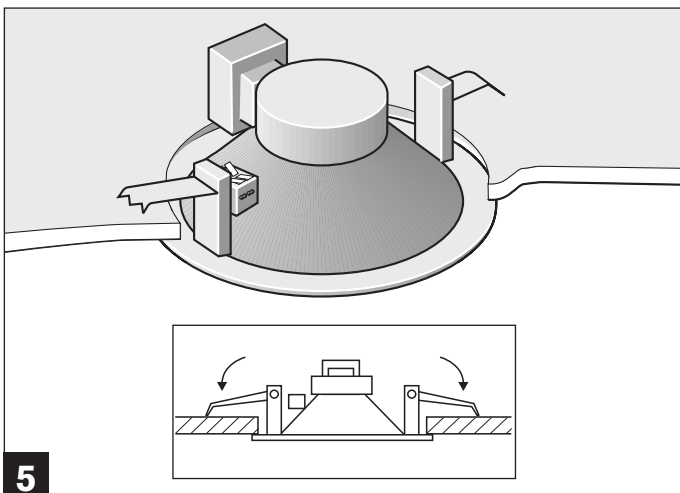

LBC 3080/01 Fire Dome

Security Systems

| Instructions for use

BOSCH

Mounting

Connection

Bosch Security Systems B.V.

Torenallee 49