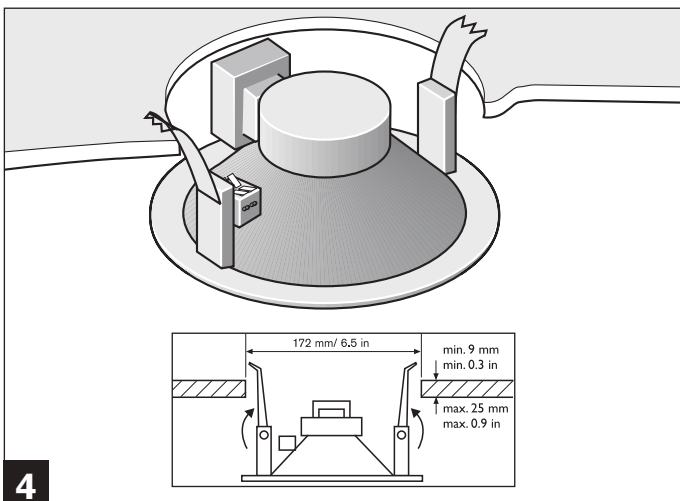

LBC 3080/01 Fire Dome

Security Systems

| Instructions for use

BOSCH

Mounting

Connection

Bosch Security Systems B.V.

Torenallee 49