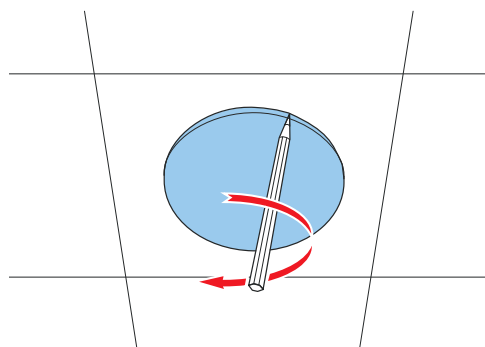

1 Installation

Figure 1.2