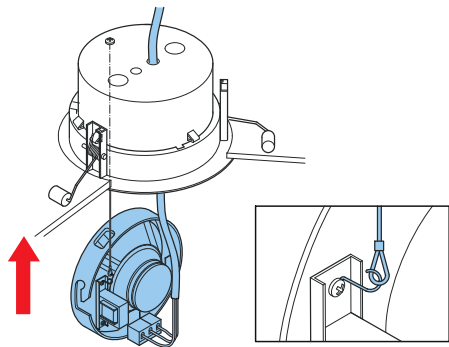

LBC 3081/02

BOSCH

en Installation note

During a fire, the ceiling cavity in which loudspeakers are installed can allow flames to spread throughout a building. To prevent fire entering the cavity via the loudspeaker, the ceiling loudspeaker can be fitted with a steel fire dome (LBC 3081/02). This optional fire dome is clicked into the mounting-ring via three leaf springs, before the loudspeaker is inserted. For extra convenience, a safety cord from the fire dome allows the installer to temporarily hang the loudspeaker unit during installation. This cord also provides reassurance after installation. The fire-dome has knockout holes for two grommets (supplied) and two cable glands (PG 13). This fire dome can only be used with the LBC 3086/41 Ceiling Loudspeaker.

Parts included

Quantity	Components
1	LBC 3081/02 Fire Dome
1	Safety cord
2	Rubber grommets

2 | LBC 3081/02 Fire Dome

Technical specifications

Mechanical

Dimensions (dia. x max. depth)	157 x 70 mm (6.2 x 2.8 in)
Weight	360 g (0.8 lb)
Color	Flame red (RAL 3000)
Certified B15	Acc. to DIN 4102

Figure 1.5

Figure 1.6

Figure 1.7

Figure 1.8

Figure 1.9

Figure 1.10

Bosch Security Systems B.V.

Torenallee 49