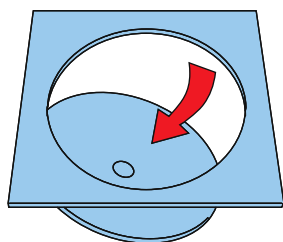

1 Installation