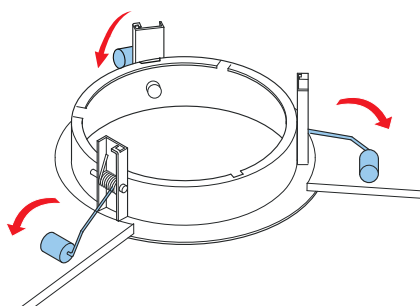

LBC 3081/02

BOSCH

en Installation note

During a fire, the ceiling cavity in which loudspeakers are installed can allow flames to spread throughout a building. To prevent fire entering the cavity via the loudspeaker, the ceiling loudspeaker can be fitted with a steel fire dome (LBC 3081/02). This optional fire dome is clicked into the mounting-ring via three leaf springs, before the loudspeaker is inserted. For extra convenience, a safety cord from the fire dome allows the installer to temporarily hang the loudspeaker unit during installation. This cord also provides reassurance after installation. The fire-dome has knockout holes for two grommets (supplied) and two cable glands (PG 13). This fire dome can only be used with the LBC 3086/41 Ceiling Loudspeaker.

Parts included

Quantity	Components
1	LBC 3081/02 Fire Dome
1	Safety cord
2	Rubber grommets

2 | LBC 3081/02 Fire Dome

Technical specifications

Mechanical

Dimensions (dia. x max. depth)	157 x 70 mm (6.2 x 2.8 in)
Weight	360 g (0.8 lb)
Color	Flame red (RAL 3000)
Certified B15	Acc. to DIN 4102

Ordering information

LBC 3081/02 Fire Dome

metal fire dome for LBC 3086/41 ceiling loudspeaker
Order number **LBC3081/02**

1 Installation

Figure 1.1

Figure 1.2

Figure 1.3

Figure 1.4