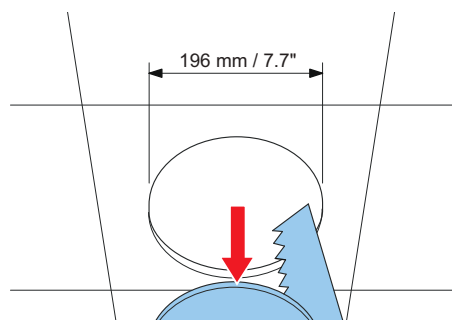

Figure 1.1

Figure 1.3