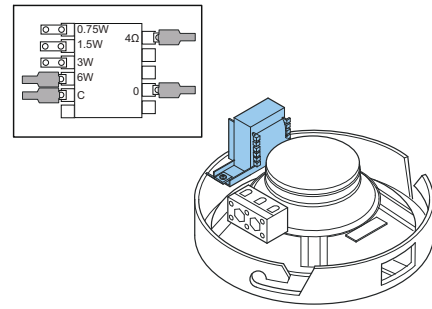

LBC 3081/02

BOSCH

en Installation note

During a fire, the ceiling cavity in which loudspeakers are installed can allow flames to spread throughout a building. To prevent fire entering the cavity via the loudspeaker, the ceiling loudspeaker can be fitted with a steel fire dome (LBC 3081/02). This optional fire dome is clicked into the mounting-ring via three leaf springs, before the loudspeaker is inserted. For extra convenience, a safety cord from the fire dome allows the installer to temporarily hang the loudspeaker unit during installation. This cord also provides reassurance after installation. The fire-dome has knockout holes for two grommets (supplied) and two cable glands (PG 13). This fire dome can only be used with the LBC 3086/41 Ceiling Loudspeaker.

Parts included

Quantity	Components
1	LBC 3081/02 Fire Dome
1	Safety cord
2	Rubber grommets

2 | LBC 3081/02 Fire Dome

Technical specifications

Mechanical

Dimensions (dia. x max. depth)	157 x 70 mm (6.2 x 2.8 in)
Weight	360 g (0.8 lb)
Color	Flame red (RAL 3000)
Certified B15	Acc. to DIN 4102

Figure 1.5

Figure 1.6

Figure 1.7

Figure 1.8

Figure 1.9

Figure 1.10

Bosch Security Systems B.V.

Torenallee 49