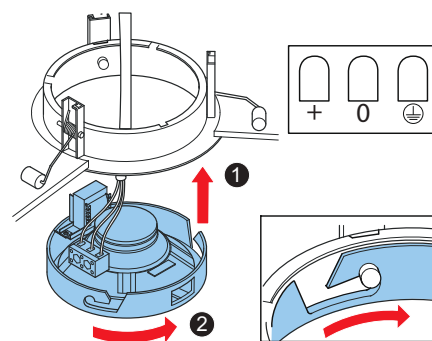

LBC 3081/02

BOSCH

en Installation note

During a fire, the ceiling cavity in which loudspeakers are installed can allow flames to spread throughout a building. To prevent fire entering the cavity via the loudspeaker, the ceiling loudspeaker can be fitted with a steel fire dome (LBC 3081/02). This optional fire dome is clicked into the mounting-ring via three leaf springs, before the loudspeaker is inserted. For extra convenience, a safety cord from the fire dome allows the installer to temporarily hang the loudspeaker unit during installation. This cord also provides reassurance after installation. The fire-dome has knockout holes for two grommets (supplied) and two cable glands (PG 13). This fire dome can only be used with the LBC 3086/41 Ceiling Loudspeaker.

Parts included

Quantity	Components
1	LBC 3081/02 Fire Dome
1	Safety cord
2	Rubber grommets

2 | LBC 3081/02 Fire Dome

Technical specifications

Mechanical

Dimensions (dia. x max. depth)	157 x 70 mm (6.2 x 2.8 in)
Weight	360 g (0.8 lb)
Color	Flame red (RAL 3000)
Certified B15	Acc. to DIN 4102

Figure 1.5

Figure 1.6

Figure 1.7

Figure 1.8

Figure 1.9

Figure 1.10

Bosch Security Systems B.V.

Torenallee 49