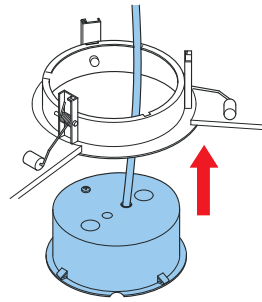

LBC 3081/02

BOSCH

en Installation note

During a fire, the ceiling cavity in which loudspeakers are installed can allow flames to spread throughout a building. To prevent fire entering the cavity via the loudspeaker, the ceiling loudspeaker can be fitted with a steel fire dome (LBC 3081/02). This optional fire dome is clicked into the mounting-ring via three leaf springs, before the loudspeaker is inserted. For extra convenience, a safety cord from the fire dome allows the installer to temporarily hang the loudspeaker unit during installation. This cord also provides reassurance after installation. The fire-dome has knockout holes for two grommets (supplied) and two cable glands (PG 13). This fire dome can only be used with the LBC 3086/41 Ceiling Loudspeaker.

Parts included

Quantity	Components
1	LBC 3081/02 Fire Dome
1	Safety cord
2	Rubber grommets

2 | LBC 3081/02 Fire Dome

Technical specifications

Mechanical

Dimensions (dia. x max. depth)	157 x 70 mm (6.2 x 2.8 in)
Weight	360 g (0.8 lb)
Color	Flame red (RAL 3000)
Certified B15	Acc. to DIN 4102

Figure 1.5

Figure 1.6

Figure 1.7

Figure 1.8

Figure 1.9

Figure 1.10

Bosch Security Systems B.V.

Torenallee 49