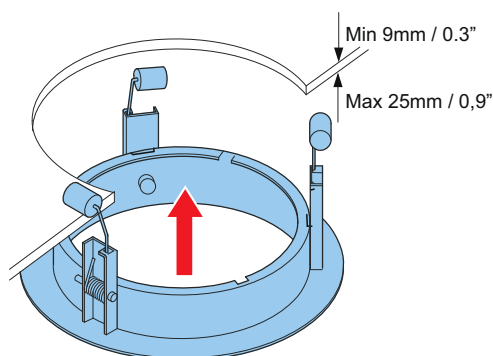

Parts included

Quantity	Components
1	LBC 3081/02 Fire Dome
1	Safety cord
2	Rubber grommets

2 | LBC 3081/02 Fire Dome

Technical specifications

Mechanical

Dimensions (dia. x max. depth)	157 x 70 mm (6.2 x 2.8 in)
Weight	360 g (0.8 lb)
Color	Flame red (RAL 3000)
Certified B15	Acc. to DIN 4102

Ordering information

LBC 3081/02 Fire Dome

metal fire dome for LBC 3086/41 ceiling loudspeaker
Order number **LBC3081/02**

1 Installation

Figure 1.1

Figure 1.2

Figure 1.3

Figure 1.4