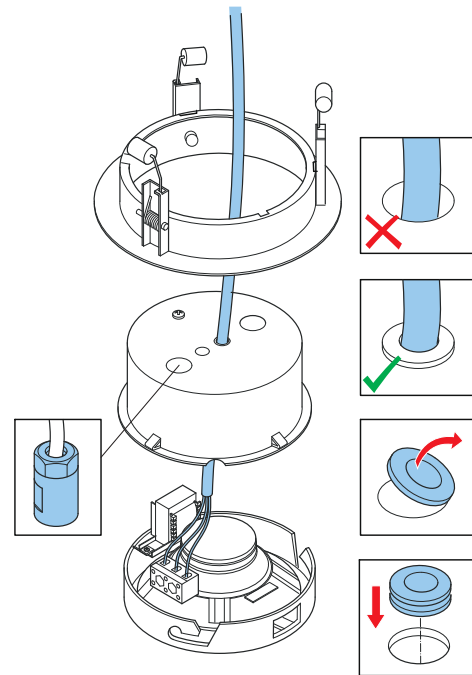

LBC 3081/02

BOSCH

en Installation note

During a fire, the ceiling cavity in which loudspeakers are installed can allow flames to spread throughout a building. To prevent fire entering the cavity via the loudspeaker, the ceiling loudspeaker can be fitted with a steel fire dome (LBC 3081/02). This optional fire dome is clicked into the mounting-ring via three leaf springs, before the loudspeaker is inserted. For extra convenience, a safety cord from the fire dome allows the installer to temporarily hang the loudspeaker unit during installation. This cord also provides reassurance after installation. The fire-dome has knockout holes for two grommets (supplied) and two cable glands (PG 13). This fire dome can only be used with the LBC 3086/41 Ceiling Loudspeaker.

Parts included

Quantity	Components
1	LBC 3081/02 Fire Dome
1	Safety cord
2	Rubber grommets

2 | LBC 3081/02 Fire Dome

Technical specifications

Mechanical

Dimensions (dia. x max. depth)	157 x 70 mm (6.2 x 2.8 in)
Weight	360 g (0.8 lb)
Color	Flame red (RAL 3000)
Certified B15	Acc. to DIN 4102

Figure 1.5

Figure 1.6

Figure 1.7

Figure 1.8

Figure 1.9

Figure 1.10

Bosch Security Systems B.V.

Torenallee 49