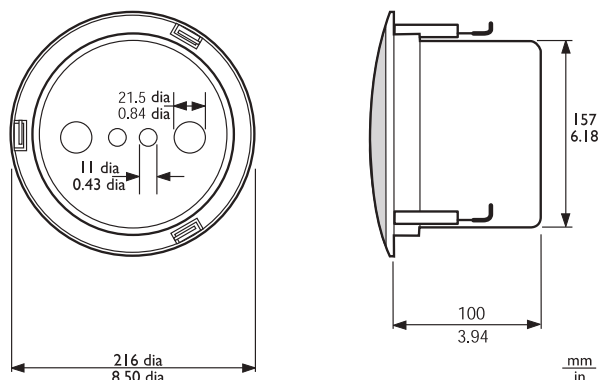

LBC 3081/02

BOSCH

en Installation note

During a fire, the ceiling cavity in which loudspeakers are installed can allow flames to spread throughout a building. To prevent fire entering the cavity via the loudspeaker, the ceiling loudspeaker can be fitted with a steel fire dome (LBC 3081/02). This optional fire dome is clicked into the mounting-ring via three leaf springs, before the loudspeaker is inserted. For extra convenience, a safety cord from the fire dome allows the installer to temporarily hang the loudspeaker unit during installation. This cord also provides reassurance after installation. The fire-dome has knockout holes for two grommets (supplied) and two cable glands (PG 13). This fire dome can only be used with the LBC 3086/41 Ceiling Loudspeaker.

Notice

Product photo includes LBC 3086/41

Certifications and approvals

Region	Certification
Europe	CE Declaration of Conformity

Installation/configuration notes

LBC3086/41 + LBC 3081/02 fire dome assembly dimensions in mm (in)

Parts included

Quantity	Components
1	LBC 3081/02 Fire Dome
1	Safety cord
2	Rubber grommets

2 | LBC 3081/02 Fire Dome

Technical specifications

Mechanical

Dimensions (dia. x max. depth)	157 x 70 mm (6.2 x 2.8 in)
Weight	360 g (0.8 lb)
Color	Flame red (RAL 3000)
Certified B15	Acc. to DIN 4102