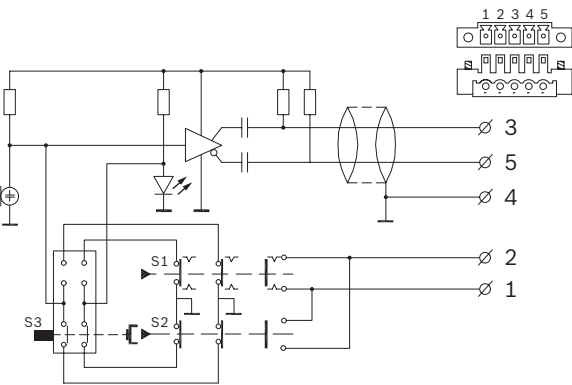

A green LED indicates when the microphone is active.

Controls and indicators

- PTT-key
- PTT status LED

Certifications and approvals

Safety	acc. to EN 60065
Immunity	acc. to EN 55103-2
Emission	acc. to EN 55103-1

Region	Certification
Europe	CE

Installation/configuration notes

Circuit diagram

Parts included

Quantity	Component
1	PLE-1CS PLENA All Call Call Station

Technical specifications

Electrical

Phantom power supply	
Voltage range	12 to 48 V
Current consumption	<8 mA

Mechanical

Base dimensions (H x W x D)	40 x 100 x 235 mm (1.57 x 3.97 x 9.25 in)
Weight	Approx. 1 kg (2.2 lb)
Color	Charcoal with silver
Stem length with mic.	390 mm (15.35 in)
Cable length	2 m (6.56 ft)