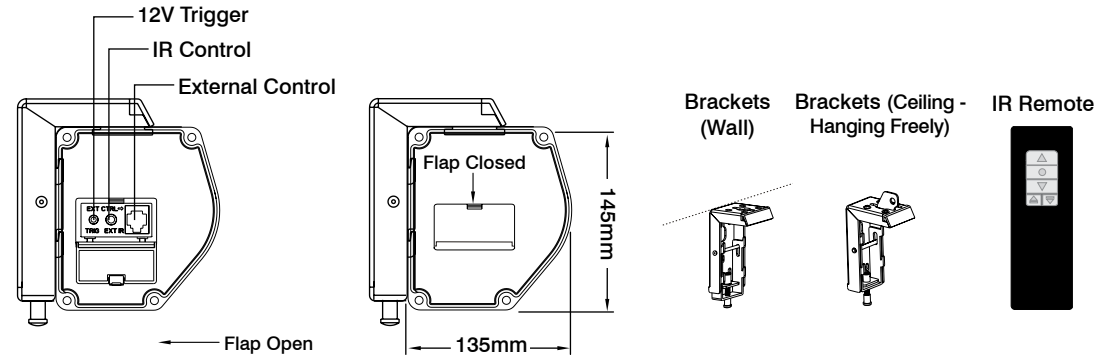

Specification For Grandview Large Smart Screen

Features:

- IR remote control with fine adjustments buttons. External IR cable provided.
- 12V trigger using 2.5mm output to screen and 3.5mm on projector end.
- Cable for dry contact integration provided.
- RS232 interface possible but requires additional accessory.
- Manual override switch at base of the casing.
- White Aluminium Designer Casing.
- Plana R front projection fabric with 50mm black side borders.
- Easy limit setting adjustment.
- Universal Mounting system - "snap in" brackets can be positioned at any point along the casing.

Product Code	Aspect Ratio	Diagonal Size (inches)	Image Size w x h (mm)	Casing Length (mm)	Dropper bar (mm)	Shipping Size w x h x d (mm)	Net Weight (kg)	Top Black Leader (mm)	GV HideAway
GRSA150V	4:3	150"	3050 x 2285	3350	3150	3750 x 215 x 215	29	80	HER30HID375
GRSA180V	4:3	180"	3620 x 2715	3920	3720	4330 x 215 x 200	38	80	HER30HID500
GRSA200V	4:3	200"	4020 x 3015	4320	4120	4720 x 215 x 215	49	80	HER30HID500
GRSB120H	16:9	120"	2655 x 1495	2955	2760	3220 x 155 x 160	17	600	HER30HID336
GRSB130H	16:9	130"	2880 x 1620	3180	2980	3480 x 210 x 200	30	600	HER30HID336
GRSB140H	16:9	140"	3100 x 1745	3400	3250	3650 x 155 x 160	32	600	HER30HID375
GRSB150H	16:9	150"	3320 x 1865	3620	3420	4020 x 215 x 215	34	600	HER30HID375
GRSB160H	16:9	160"	3545 x 2000	3845	3695	4330 x 200 x 200	36	600	HER30HID500