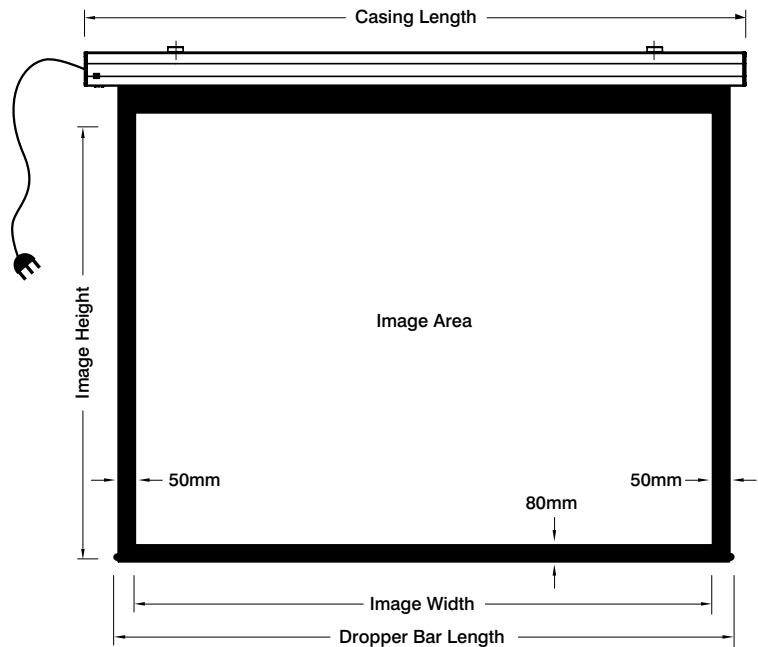

Specification For Grandview Large Smart Screen

Features:

- IR remote control with fine adjustments buttons. External IR cable provided.
- 12V trigger using 2.5mm output to screen and 3.5mm on projector end.
- Cable for dry contact integration provided.
- RS232 interface possible but requires additional accessory.
- Manual override switch at base of the casing.
- White Aluminium Designer Casing.
- Plana R front projection fabric with 50mm black side borders.
- Easy limit setting adjustment.
- Universal Mounting system - "snap in" brackets can be positioned at any point along the casing.

Product Code	Aspect Ratio	Diagonal Size (inches)	Image Size w x h (mm)	Casing Length (mm)	Dropper bar (mm)	Shipping Size w x h x d (mm)	Net Weight (kg)	Top Black Leader (mm)	GV HideAway
GRSA150V	4:3	150"	3050 x 2285	3350	3150	3750 x 215 x 215	29	80	HER30HID375
GRSA180V	4:3	180"	3620 x 2715	3920	3720	4330 x 215 x 200	38	80	HER30HID500
GRSA200V	4:3	200"	4020 x 3015	4320	4120	4720 x 215 x 215	49	80	HER30HID500
GRSB120H	16:9	120"	2655 x 1495	2955	2760	3220 x 155 x 160	17	600	HER30HID336
GRSB130H	16:9	130"	2880 x 1620	3180	2980	3480 x 210 x 200	30	600	HER30HID336
GRSB140H	16:9	140"	3100 x 1745	3400	3250	3650 x 155 x 160	32	600	HER30HID375
GRSB150H	16:9	150"	3320 x 1865	3620	3420	4020 x 215 x 215	34	600	HER30HID375
GRSB160H	16:9	160"	3545 x 2000	3845	3695	4330 x 200 x 200	36	600	HER30HID500