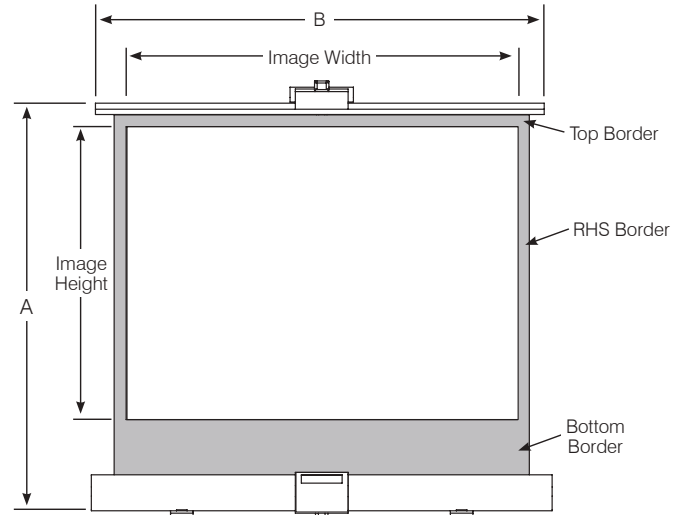

Specifications for GV Portable Pull Up Screen

Features

- Light weight, fully portable, ergonomically designed.
- Spring loaded screen self-retractable, lockable handle.
- Swivel leg, self-standing front projection display.

Product Code	Spec	Format	Image Size w x h (mm)	Total Width (B) (mm)	Total Height (A) (mm)	Top Border (mm)	L/R Border (mm)	Bottom Border (mm)	Shipping Size l x h x d (mm)	Net. Weight(kg)
GRUA060V	60"	4:3	1220 x 910	1380	1560	25	35	500	1480 x 150 x 180	4.5
GRUA080V	80"	4:3	1630 x 1220	1790	2060	25	35	500	1890 x 150 x 180	6.0
GRUA100V	100"	4:3	2030 x 1520	2195	2390	25	35	700	2290 x 150 x 180	7.0
GRUB060H	60"	16:9	1330 x 745	1490	1715	25	35	700	1590 x 150 x 180	4.5
GRUB080H	80"	16:9	1770 x 995	1915	2280	25	35	900	2120 x 150 x 180	6.0