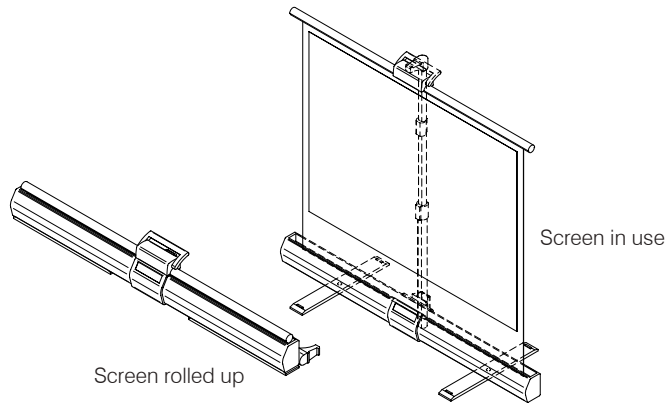

Specifications for GV Portable Pull Up Screen

Features

- Light weight, fully portable, ergonomically designed.
- Spring loaded screen self-retractable, lockable handle.
- Swivel leg, self-standing front projection display.

Product Code	Spec	Format	Image Size w x h (mm)	Total Width (B) (mm)	Total Height (A) (mm)	Top Border (mm)	L/R Border (mm)	Bottom Border (mm)	Shipping Size l x h x d (mm)	Net. Weight(kg)
GRUA060V	60"	4:3	1220 x 910	1380	1560	25	35	500	1480 x 150 x 180	4.5
GRUA080V	80"	4:3	1630 x 1220	1790	2060	25	35	500	1890 x 150 x 180	6.0
GRUA100V	100"	4:3	2030 x 1520	2195	2390	25	35	700	2290 x 150 x 180	7.0
GRUB060H	60"	16:9	1330 x 745	1490	1715	25	35	700	1590 x 150 x 180	4.5
GRUB080H	80"	16:9	1770 x 995	1915	2280	25	35	900	2120 x 150 x 180	6.0