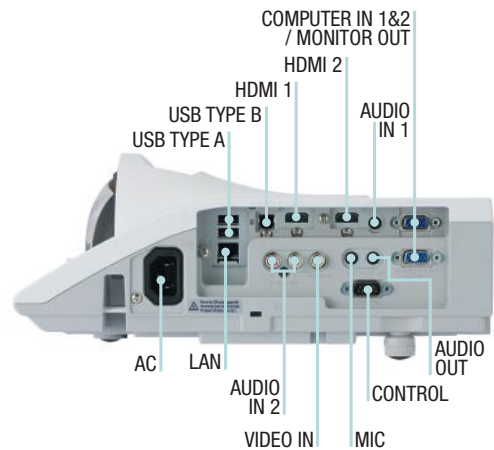

Technical Specifications

THROW DISTANCE – XGA 4:3						
Screen size (diagonal)	H x V		a1	a2	b1	b2
	(m)	(m)				
60" (1.52m)	1.2	0.9	0.691	0.994	0.155	1.069
70" (1.78m)	1.4	1.1	0.818	1.121	0.171	1.237
80" (2.03m)	1.6	1.2	0.946	1.249	0.186	1.405
90" (2.29m)	1.8	1.4	1.073	1.376	0.202	1.573
100" (2.54m)	2.0	1.5	1.201	1.504	0.217	1.741
120" (3.05m)	2.4	1.8	1.456	1.759	0.249	2.077
150" (3.81m)	3.0	2.3	1.838	2.141	0.295	2.581

THROW DISTANCE – WXGA 16:10						
Screen size (diagonal)	H x V		a1	a2	b1	b2
	(m)	(m)				
60" (1.52m)	1.3	0.8	0.735	1.038	0.242	1.050
70" (1.78m)	1.5	0.9	0.870	1.173	0.272	1.214
80" (2.03m)	1.7	1.1	1.006	1.309	0.302	1.379
90" (2.29m)	1.9	1.2	1.141	1.444	0.331	1.543
100" (2.54m)	2.2	1.3	1.276	1.579	0.361	1.707
120" (3.05m)	2.6	1.6	1.547	1.850	0.420	2.035
150" (3.81m)	3.2	2.0	1.953	2.256	0.508	2.528

OPTICAL	
LCD panel	0.59" aspect ratio 16:10
Resolution	WXGA (1280 x 800)
Brightness	3100 ANSI Lumens (Normal Mode) / 2542 ANSI Lumens (Eco Mode 1) / 2077 ANSI Lumens (Eco Mode 2)
Contrast ratio	10000:1
Lens	Manual focus, digital zoom x 1.35
Lamp wattage	225W UHP
Lamp life*	5000 hours (Normal Mode) / 8000 hours (Eco1) / 10000 (Eco2)
Focus distance	0.735m - 1.953m
Distance to width ratio	0.6
Diagonal display size	60 - 150"
Keystone correction	Fixed 5.6 : -1 upward shift, normal at + 36.6° projection angle
Number of colours	16.7 million

COMPATIBILITY	
Computer compatibility	IBM Compatible VGA, SVGA, XGA, WXGA/WXGA+/SXGA/SXGA+/UXGA (compressed) MAC16"
Composite / S-video	NTSC, PAL, SECAM, PAL-M, PAL-N, NTSC4.43
Component video / HDMI video	525i(480i), 525p(480p), 625i(576i), 1125i(1080i@50/60), 750p(720p@50/60), 1125p(1080p@50/60)
Plug & play	DDC2B

FEATURES	
Speakers	16W x 1 (mono)
Basic functions	Freeze, magnifying, blank, auto signal search, auto eco mode
Picture adjustments	2-3 pull down for NTSC, digital image shift (vertical), equalizing colour, temperature adjustment, equalizing digital gamma correction, mirror reverse image, up-side down image, video noise reduction

Audio ports assign, closed caption (for NTSC & 480i), drawing function (requires TB-1 wireless interactive tablet, Eco Mode (normal, Eco, intelligent eco, saver), filter timer, frame lock, My Button by remote control, My Memory, My Source, My Text, MyScreen, overscan, PC-less presentation, picture mode (normal, cinema, dynamic, board (black), board (green), whiteboard, daytime, photo), progressive scan, resolution setting, source naming (English), standby audio, template, USB Display, ImageCare™, cloning function, iOS connectivity, Android connectivity

Advanced features	
Outward	Easy lamp replace from top, easy access air filter
Power on & off	Direct on, auto off
Security systems	Password / My screen Password, Pin Lock, Key Lock