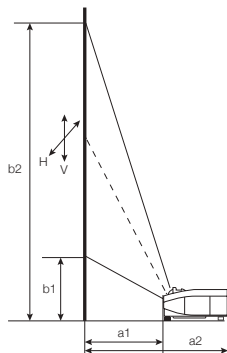

Technical Specifications

THROW DISTANCE – XGA 4:3						
Screen size (diagonal)	H x V		a1	a2	b1	b2
	(m)	(m)				
60" (1.52m)	1.2	0.9	0.691	0.994	0.155	1.069
70" (1.78m)	1.4	1.1	0.818	1.121	0.171	1.237
80" (2.03m)	1.6	1.2	0.946	1.249	0.186	1.405
90" (2.29m)	1.8	1.4	1.073	1.376	0.202	1.573
100" (2.54m)	2.0	1.5	1.201	1.504	0.217	1.741
120" (3.05m)	2.4	1.8	1.456	1.759	0.249	2.077
150" (3.81m)	3.0	2.3	1.838	2.141	0.295	2.581

THROW DISTANCE – WXGA 16:10						
Screen size (diagonal)	H x V		a1	a2	b1	b2
	(m)	(m)				
60" (1.52m)	1.3	0.8	0.735	1.038	0.242	1.050
70" (1.78m)	1.5	0.9	0.870	1.173	0.272	1.214
80" (2.03m)	1.7	1.1	1.006	1.309	0.302	1.379
90" (2.29m)	1.9	1.2	1.141	1.444	0.331	1.543
100" (2.54m)	2.2	1.3	1.276	1.579	0.361	1.707
120" (3.05m)	2.6	1.6	1.547	1.850	0.420	2.035
150" (3.81m)	3.2	2.0	1.953	2.256	0.508	2.528

OPTICAL	
LCD panel	0.59" aspect ratio 16:10
Resolution	WXGA (1280 x 800)
Brightness	3100 ANSI Lumens (Normal Mode) / 2542 ANSI Lumens (Eco Mode 1) / 2077 ANSI Lumens (Eco Mode 2)
Contrast ratio	10000:1
Lens	Manual focus, digital zoom x 1.35
Lamp wattage	225W UHP
Lamp life*	5000 hours (Normal Mode) / 8000 hours (Eco1) / 10000 (Eco2)
Focus distance	0.735m - 1.953m
Distance to width ratio	0.6
Diagonal display size	60 - 150"
Keystone correction	Fixed 5.6 : -1 upward shift, normal at + 36.6° projection angle
Number of colours	16.7 million

COMPATIBILITY	
Computer compatibility	IBM Compatible VGA, SVGA, XGA, WXGA/WXGA+/SXGA/SXGA+/UXGA (compressed) MAC16"
Composite / S-video	NTSC, PAL, SECAM, PAL-M, PAL-N, NTSC4.43
Component video / HDMI video	525i(480i), 525p(480p), 625i(576i), 1125i(1080i@50/60), 750p(720p@50/60), 1125p(1080p@50/60)
Plug & play	DDC2B

FEATURES	
Speakers	16W x 1 (mono)
Basic functions	Freeze, magnifying, blank, auto signal search, auto eco mode
Picture adjustments	2-3 pull down for NTSC, digital image shift (vertical), equalizing colour, temperature adjustment, equalizing digital gamma correction, mirror reverse image, up-side down image, video noise reduction

Audio ports assign, closed caption (for NTSC & 480i), drawing function (requires TB-1 wireless interactive tablet, Eco Mode (normal, Eco, intelligent eco, saver), filter timer, frame lock, My Button by remote control, My Memory, My Source, My Text, MyScreen, overscan, PC-less presentation, picture mode (normal, cinema, dynamic, board (black), board (green), whiteboard, daytime, photo), progressive scan, resolution setting, source naming (English), standby audio, template, USB Display, ImageCare™, cloning function, iOS connectivity, Android connectivity

Advanced features	
Outward	Easy lamp replace from top, easy access air filter
Power on & off	Direct on, auto off
Security systems	Password / My screen Password, Pin Lock, Key Lock