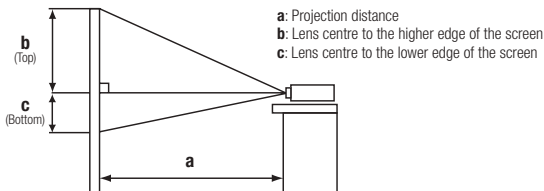

Hitachi America, Ltd.

Toll Free: 1.800.HITACHI • Email: dmd.info@hal.hitachi.com
Web: hitachi-america.us/projectors

CP-WU8600

HITACHI
Inspire the Next

Technical Specifications

16:10 (STANDARD LENS ML-713 (NOT INCLUDED))						
Screen size Diagonal	H x V (m)		Projection distance (a)		Screen height (cm)	
			Wide (m)	Tele (m)	b (Top)	c (Bottom)
80" (2.0m)	1.7	1.1	3.0	5.0	120	-12
100" (2.5m)	2.2	1.3	3.7	6.3	150	-15
200" (5.1m)	4.3	2.7	7.4	12.5	299	-30
300" (7.6m)	6.5	4.0	11.1	18.8	449	-45
400" (10.2m)	8.6	5.4	14.7	25.0	598	-60
500" (12.7m)	10.8	6.7	18.4	31.3	748	-75
600" (15.2m)	12.9	8.1	22.1	37.6	897	-90