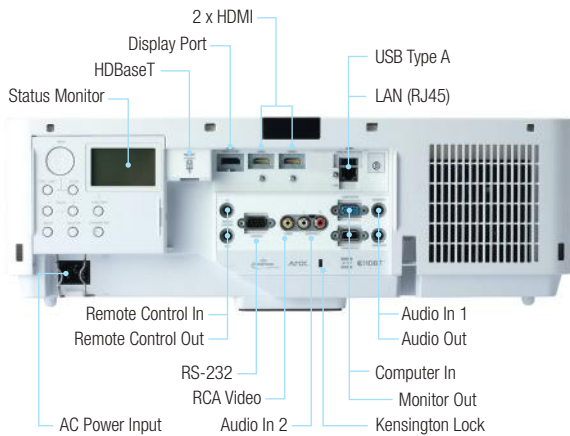

Hitachi America, Ltd.

Toll Free: 1.800.HITACHI • Email: dmd.info@hal.hitachi.com
Web: hitachi-america.us/projectors

CP-WU8600

HITACHI
Inspire the Next

Technical Specifications

16:10 (STANDARD LENS ML-713 (NOT INCLUDED))						
Screen size Diagonal	H x V (m)		Projection distance (a)		Screen height (cm)	
			Wide (m)	Tele (m)	b (Top)	c (Bottom)
80" (2.0m)	1.7	1.1	3.0	5.0	120	-12
100" (2.5m)	2.2	1.3	3.7	6.3	150	-15
200" (5.1m)	4.3	2.7	7.4	12.5	299	-30
300" (7.6m)	6.5	4.0	11.1	18.8	449	-45
400" (10.2m)	8.6	5.4	14.7	25.0	598	-60
500" (12.7m)	10.8	6.7	18.4	31.3	748	-75
600" (15.2m)	12.9	8.1	22.1	37.6	897	-90