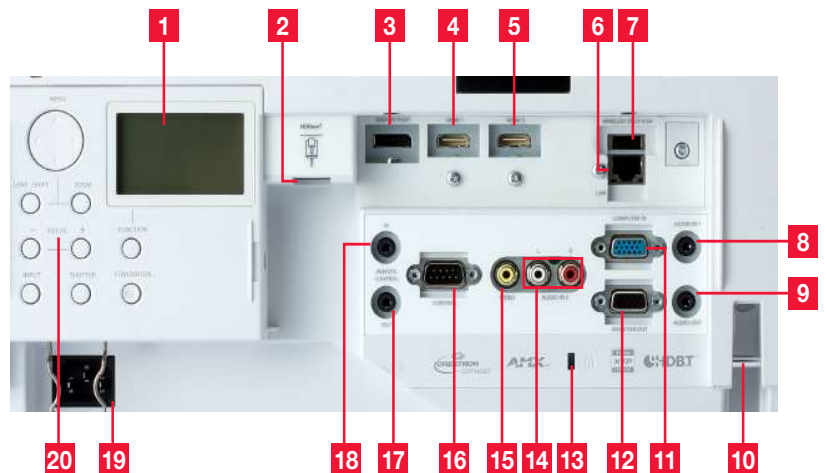

Front View

Ceiling Mounted

Top View

Side Profile

Seamless Design

Input/Outputs

- | | | |
|-------------------|------------------------------|--|
| 1. Status Monitor | 7. USB Type A (For Wireless) | 14. Audio In 2 (L/R) |
| 2. HDBaseT | 8. Audio In 1 | 15. Composite Video |
| 3. Display Port | 9. Audio Out | 16. Control (RS-232C) |
| 4. HDMI 1 | 10. Security Bar | 17. Remote Control Out |
| 5. HDMI 2 | 11. Computer In | 18. Remote Control In |
| 6. LAN | 12. Monitor Out | 19. AC Inlet |
| | 13. Kensington Lock | 20. Motorized zoom, focus and lens shift control |

CP-WU8600W

H10457-02/18-Rev.2
All specifications subject to change without notice.
©2018 Hitachi America, Ltd. All Rights Reserved.

Accessories and Lenses

Supplied Accessories	Remote control, power cord, computer cable, AA batteries x 2, adapter cover, terminal cover, manual CD, user's manual, application CD, security label, HDMI bracket x 2, binder x 2
Optional Accessories	Wireless adapter (USBWL11N), MS-1 wired multifunction switcher, MS-1WL wireless multifunction switcher, wireless pen tablet TB-1
Optional Lenses	5 optional lenses are available, FL701, SL712, ML713, LL704, UL705