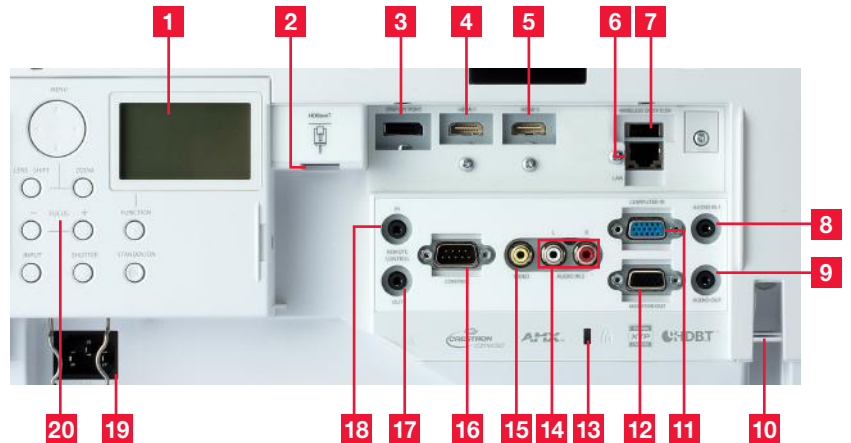

Hitachi America, Ltd.

Toll Free: 1.800.HITACHI • Email: dmd.info@hal.hitachi.com
Web: hitachi-america.us/projectors

Front View

Ceiling Mounted

Top View

Side Profile

Seamless Design

Input/Outputs

1. Status Monitor
2. HDBaseT
3. Display Port
4. HDMI 1
5. HDMI 2
6. LAN

7. USB Type A (For Wireless)
8. Audio In 1
9. Audio Out
10. Security Bar
11. Computer In
12. Monitor Out
13. Kensington Lock

14. Audio In 2 (L/R)
15. Composite Video
16. Control (RS-232C)
17. Remote Control Out
18. Remote Control In
19. AC Inlet
20. Motorized zoom, focus and lens shift control