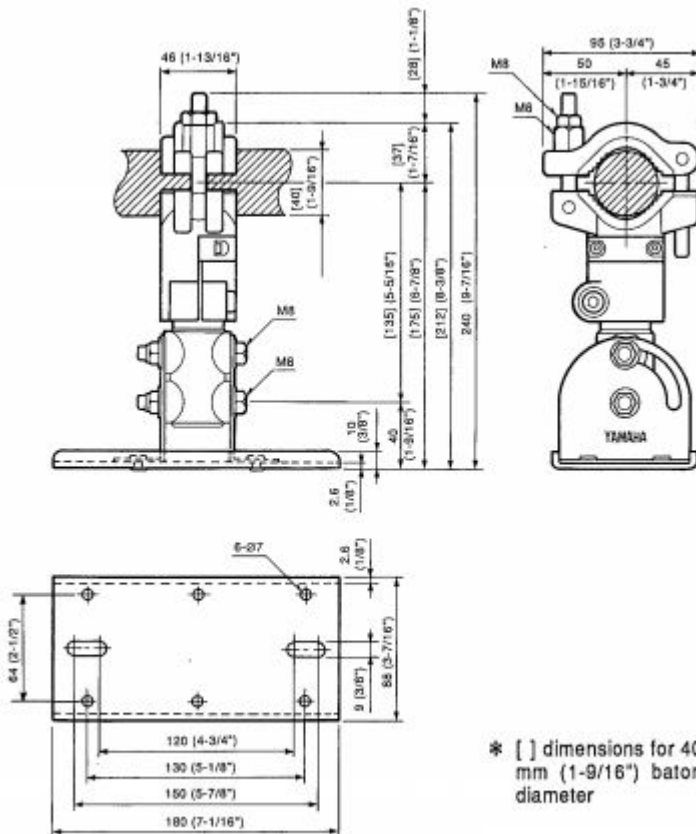

BBS251 Baton Bracket

Model: BBS251

Net weight: 2.3kg; 5.1lbs / Load capability: 30kg; 66.2lbs

Applicable for: CBR15, CBR12, CBR10, DBR15, DBR12, DBR10, MSR100, MSR400, MSR250, C112VA, IF2208, IF2108, IF2205, HS8I, HS7I

* [] dimensions for 40 mm (1-9/16") baton diameter