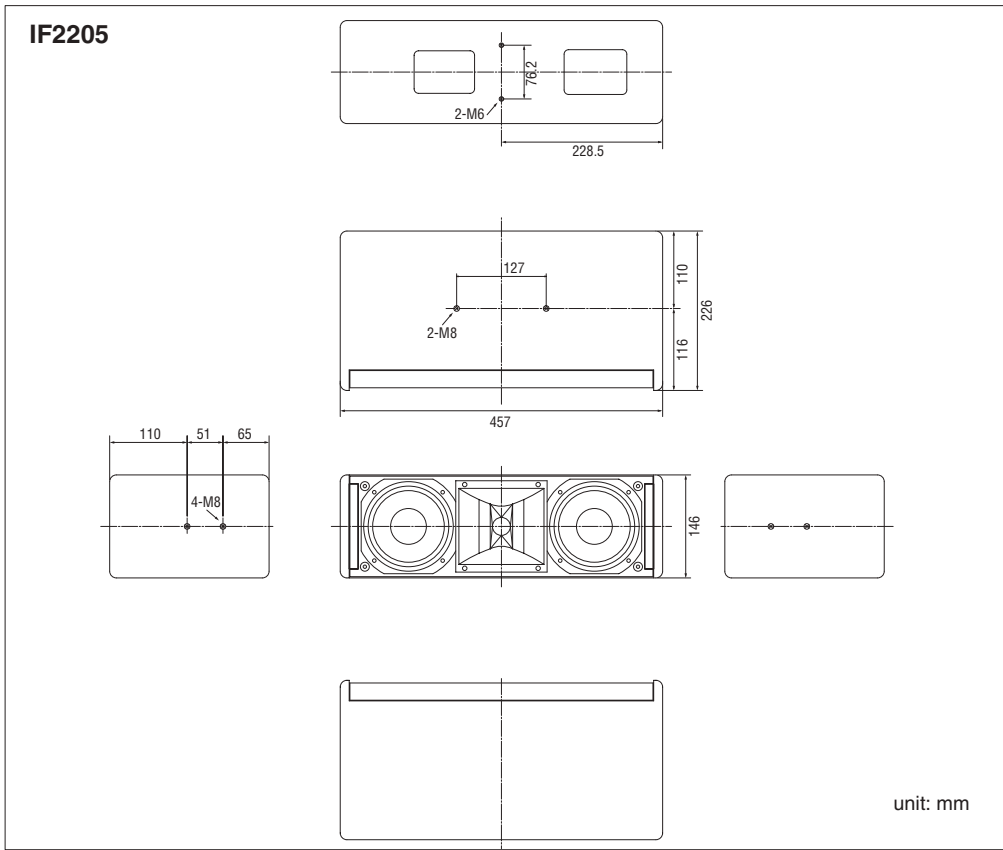

Dimensions