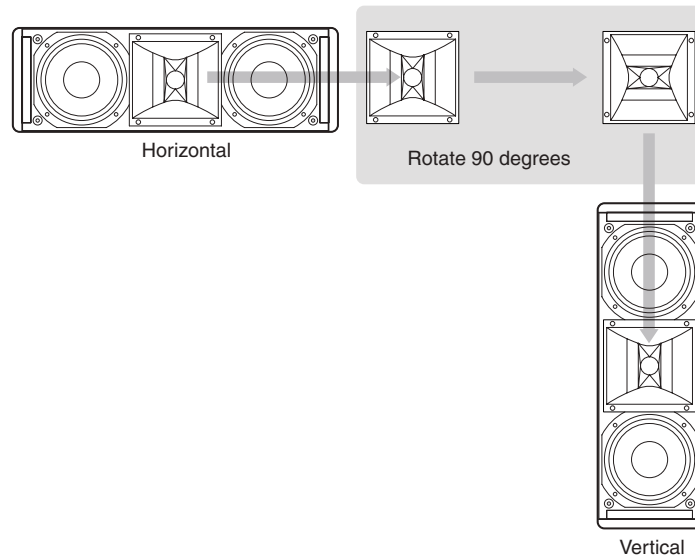

Rotatable horn

1. Remove all fixing screws on the grille, and remove the grille from the speaker.
2. Remove all screws installed on the horn, pull out the horn from the speaker, rotate the horn 90 degrees, and re-install the horn to the speaker.

CAUTION

Be careful when rotating the horn so that you do not accidentally cut the connection wires connected to the horn driver.