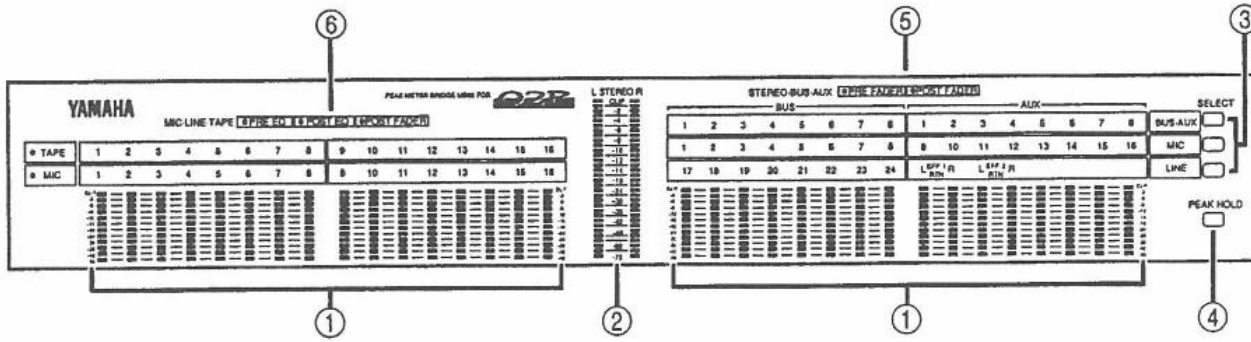

PEAK METER BRIDGE

## • Front Panel

- ① Level meters
- ② STEREO level meter
- ③ SELECT buttons:  
BUS/AUX, TAPE/MIC, MIC/LINE
- ④ PEAK HOLD button
- ⑤ STEREO/BUS/AUX indicators:  
PRE FADER, POST FADER
- ⑥ MIC/LINE and TAPE indicators:  
PRE EQ, POST EQ, POST FADER

# DIMENSIONS