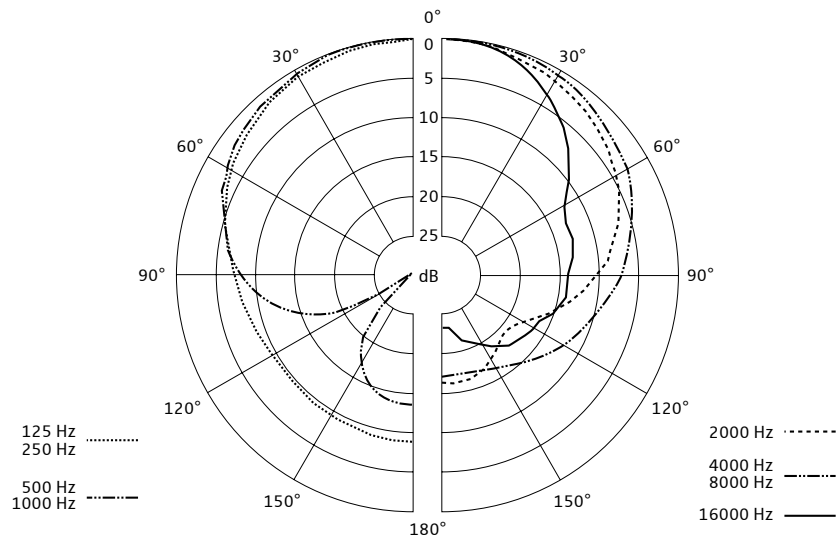

POLAR PATTERN